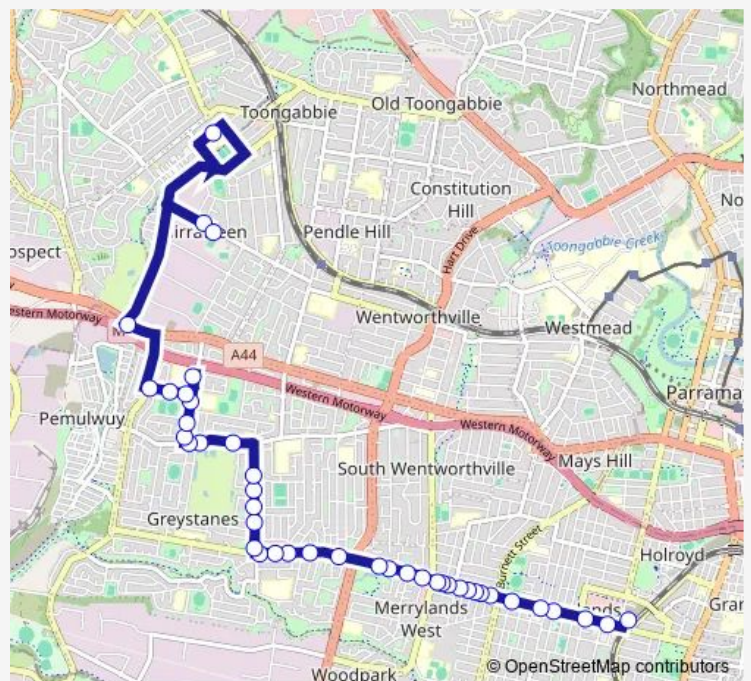

Merrylands Rd At Oxford St

Merrylands Rd Opp Clarence St

Merrylands Rd Opp Merrylands Park

Merrylands Rd Opp Kiev St

Merrylands Rd At Rupert St

Merrylands Rd Opp Marin Pl

Merrylands Rd Opp Croft Av

Merrylands Rd At Binda St

## Route schedule

Merrylands Interchange, Terminal PI - Stand 2 — Girraween HS Bus Bay, Gilba Rd

Monday	07:40
Tuesday	07:40
Wednesday	07:40
Thursday	07:40
Friday	07:40
Saturday	—
Sunday	—

## Route info

Direction: Merrylands Interchange, Terminal PI - Stand 2

Stops: 42

Trip Duration: 0 hour 45 min

7014 — Merrylands Station to Girraween Hs

Merrylands Rd Opp Greystanes Shopping Centre

Merrylands Rd Before Cumberland Rd

Bathurst St At Orange St

Bathurst Street Park, Bathurst St

Bathurst St After Grafton St

Great Western Hwy Opp Toongabbie Rd

Toongabbie Christian School, Metella Rd

Gilba Rd At Palm St

Girraween HS Bus Bay, Gilba Rd