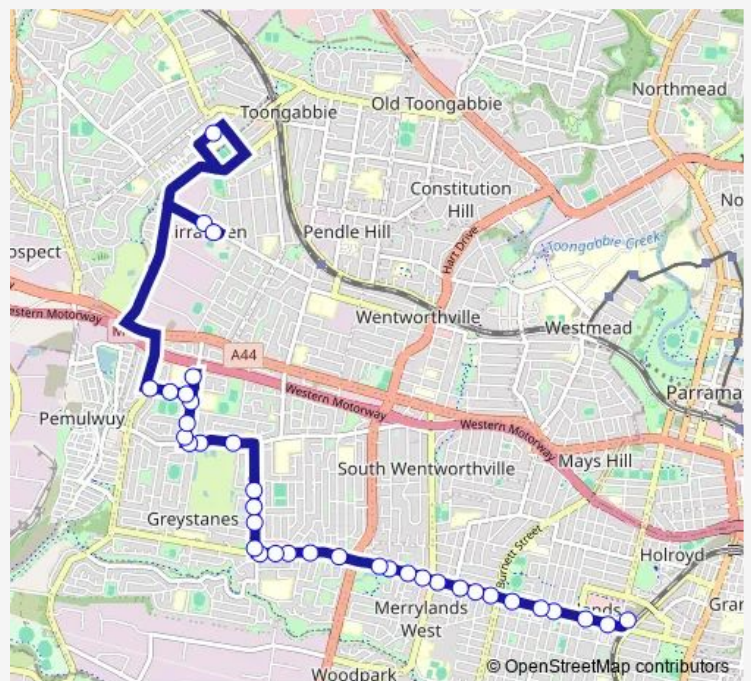

Merrylands Rd Before Sherwood Rd

Merrylands Rd Opp Mark St

Merrylands Rd Before Serpentine St

Merrylands Rd Opp Yanco St

Central Gardens Park, Merryland Rd

Merrylands Rd Opp Ringrose Av

Merrylands Rd Opp Hilton St

Merrylands Rd Opp Greystanes Shopping Centre

Merrylands Rd Opp Greystanes Shopping Centre

Merrylands Rd Before Cumberland Rd

Merrylands Aged Care Centre, Cumberland Rd

Cumberland Rd After Whalans Rd

Route schedule

Merrylands Interchange, Terminal PI - Stand 2 — Girraween HS Bus Bay, Gilba Rd

Monday	07:40
Tuesday	07:40
Wednesday	07:40
Thursday	07:40
Friday	07:40
Saturday	—
Sunday	—

Route info

Direction: Merrylands Interchange, Terminal PI - Stand 2

Stops: 36

Trip Duration: 0 hour 45 min

7014 — Merrylands to Girraween High School

Cumberland Rd Opp Patrick St

Cumberland Rd After Vernon St

Cumberland Country Golf Club, Old Prospect Rd

Old Prospect Rd Before Brighton St