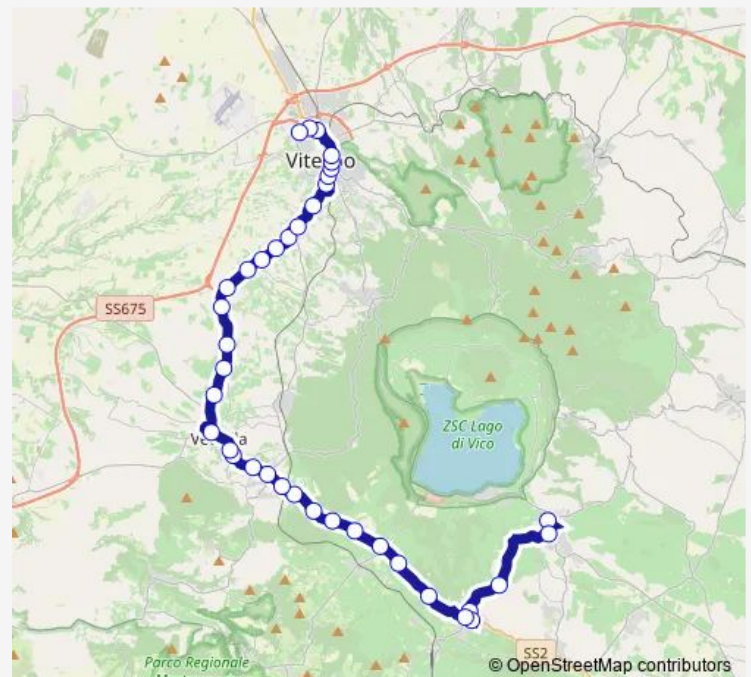

Route schedule

Ronciglione | Ospedale # f2535 — VITERBO | Riello # f641

Monday 14:20

Tuesday 14:20

Wednesday 14:20

Thursday 14:20

Friday 14:20-16:05

Saturday —

Sunday —

Route info

Direction: Ronciglione | Ospedale # f2535

Stops: 38

Trip Duration: 0 hour 45 min

Ronciglione - Viterbo # Vt229d

VITERBO | Via Cassia Str. Cavalletta # f770

VITERBO | Via Cassia Str. Ca' Aaglio # f771