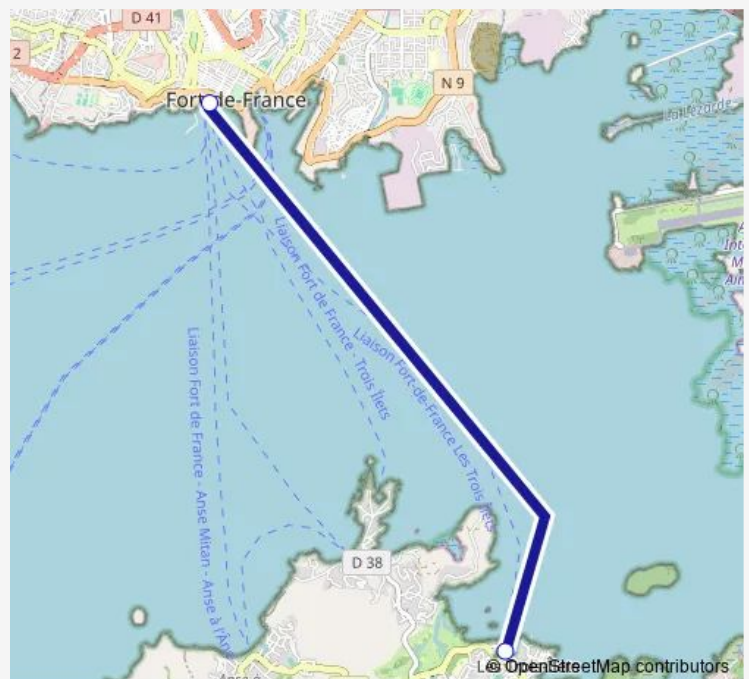

Ferry V3 Trois-Ilets (Bourg) - Fdf[Go to website](#)**Direction**

Bourg Trois-Ilets (Embarcadere) — Pointe Simon (Embarcadère)

2 stops

[Open route schedule](#)

Bourg Trois-Ilets (Embarcadere)

Pointe Simon (Embarcadère)

Route schedule

Bourg Trois-Ilets (Embarcadere) — Pointe Simon (Embarcadère)

Monday	05:40-19:10
Tuesday	05:40-19:10
Wednesday	05:40-19:10
Thursday	05:40-19:10
Friday	05:40-19:10
Saturday	05:40-18:00
Sunday	08:20-18:00

Route info

Direction: Bourg Trois-Ilets (Embarcadere)

Stops: 2

Trip Duration: 0 hour 40 min

Direction

Pointe Simon (Embarcadère) — Bourg Trois-Ilets (Embarcadere)

2 stops

[Open route schedule](#)

Pointe Simon (Embarcadère)

Bourg Trois-Ilets (Embarcadere)

Route schedule

Pointe Simon (Embarcadère) — Bourg Trois-Ilets (Embarcadere)

Monday	05:40-18:45
Tuesday	05:40-18:45
Wednesday	05:40-18:45
Thursday	05:40-18:45
Friday	05:40-18:45
Saturday	06:30-17:20
Sunday	06:30-17:20