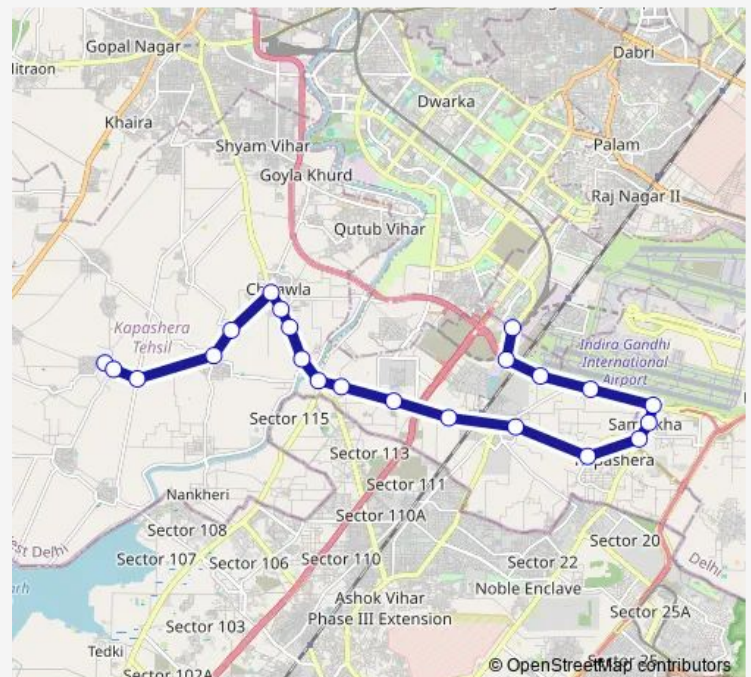

Thursday 21:40-23:40

Friday 21:40-23:40

Saturday 21:40-23:40

Sunday 21:40-23:40

Route info

Direction: Daulat Pur Village

Stops: 22

Trip Duration: 1 hour 18 min