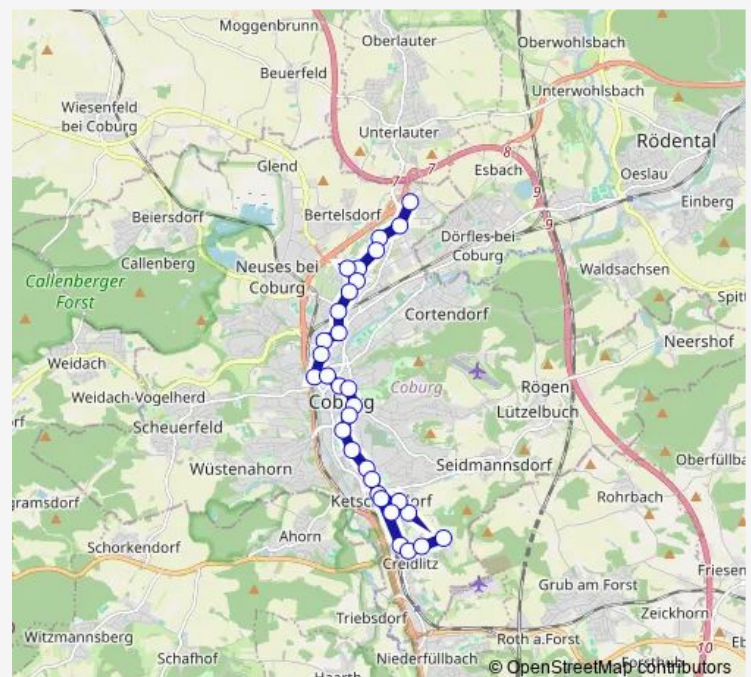

Willi-Hussong-Straße

ASB-Seniorenheim

GZ Elia & Co

Streifweg

Seniorenwohncentrum

Am Schießstand

Coburg Nord

Kanonenweg

Thursday 06:22-18:02

Friday 06:22-18:02

Saturday 06:55-14:00

Sunday —

Route info

Direction: HUK-Coburg arena

Stops: 31

Trip Duration: 0 hour 36 min

1410

BusMaps

Klinikum

Ketschendorf

Pelzhügel

Unterer Pelzhügel

Buchbergstraße

Parkstraße

Saturday 07:19-14:49

Sunday —

Route info

Direction: Hasenstein

Stops: 30

Trip Duration: 0 hour 37 min

GZ Elia & Co

ASB-Seniorenheim