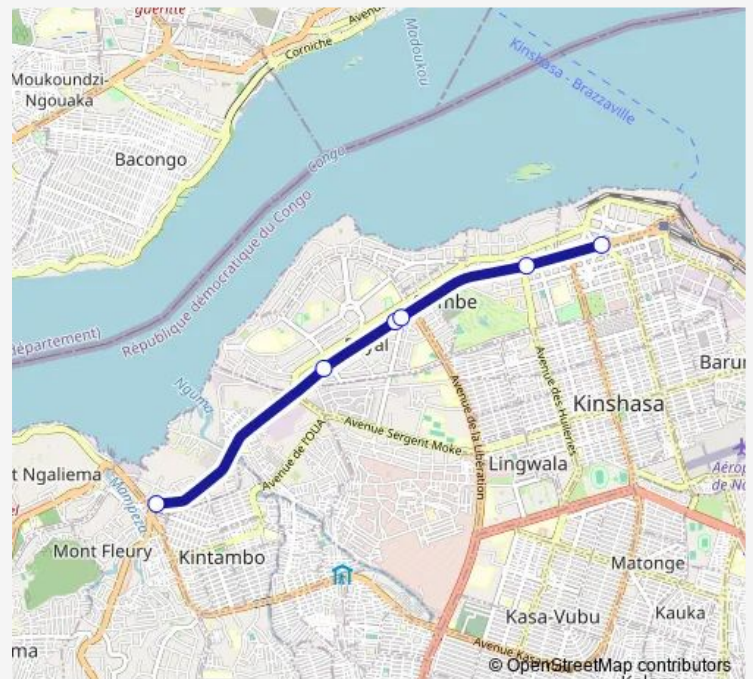

Wednesday 18:31

Thursday 18:31

Friday 18:31

Saturday —

Sunday —

Route info

Direction: Unknown

Stops: 6

Trip Duration: 0 hour 16 min

■ Gombe Ville_ TO _ Magasin

Direction

Unknown — Unknown

5 stops

[Open route schedule](#)

Unknown

Unknown

Stops: 5

Trip Duration: 0 hour 16 min

Direction

Unknown — Unknown

3 stops

[Open route schedule](#)

Unknown

Unknown

Saturday	—
----------	---

Sunday	—
--------	---

Route info

Direction: Unknown

Stops: 3

Trip Duration: 0 hour 18 min

Direction

Unknown — Unknown