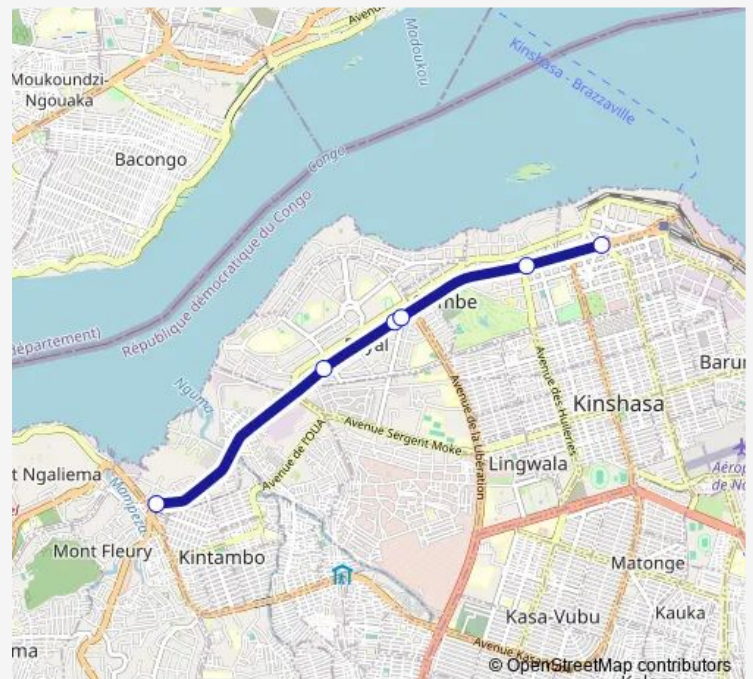

Wednesday 18:31

Thursday 18:31

Friday 18:31

Saturday —

Sunday —

Route info

Direction: Unknown

Stops: 6

Trip Duration: 0 hour 16 min

■ Gombe Ville_ TO _ Magasin

Direction

Unknown — Unknown

5 stops

[Open route schedule](#)

Unknown

Unknown

Stops: 5

Trip Duration: 0 hour 16 min

Direction

Unknown — Unknown

3 stops

[Open route schedule](#)

Unknown

Unknown

Unknown

Route schedule

Unknown — Unknown

Monday	06:24
Tuesday	06:24
Wednesday	06:24
Thursday	06:24
Friday	06:24
Saturday	—
Sunday	—

Route info

Direction: Unknown

Stops: 3

Trip Duration: 0 hour 18 min