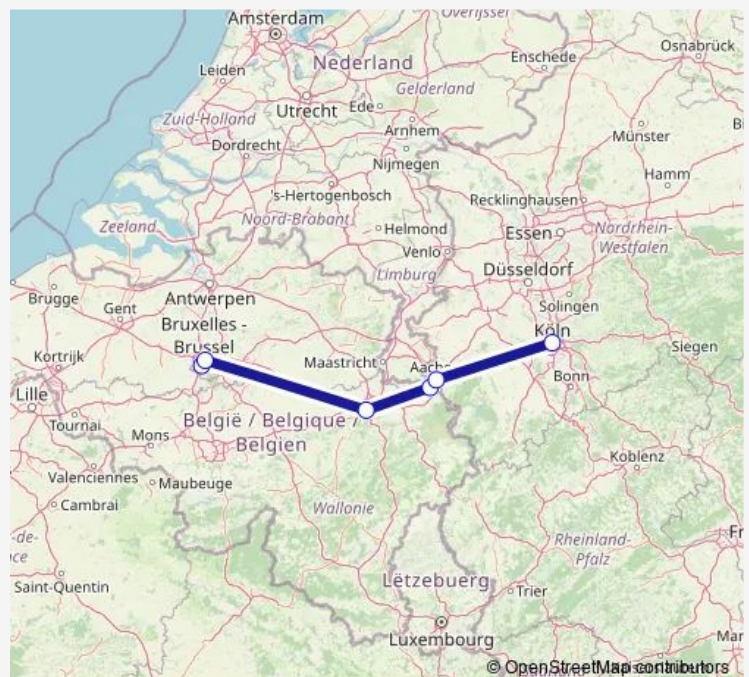

Rail ICE 1119

[Go to website](#)

Direction

Bruxelles Midi — Köln Hbf

6 stops

[Open route schedule](#)

Bruxelles Midi

Bruxelles-Nord

Wednesday —

Thursday —

Friday —

Saturday —

Sunday 20:25

Route info

Direction: Bruxelles Midi

Stops: 6

Trip Duration: 1 hour 50 min

ICE 1119

ICE 1119 Rail time schedules and route maps are available in an offline PDF at busmaps.com. Use the busmaps.com website to see live bus times, train schedule or subway schedule, and step-by-step directions for all public transit in Brussels