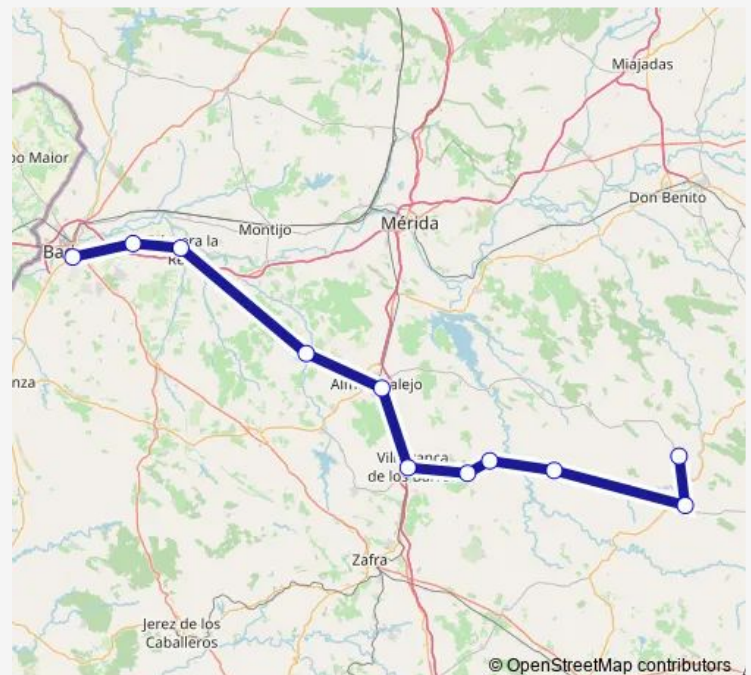

Direction

Badajoz — Retamal De Llerena

11 stops

[Open route schedule](#)

Badajoz

Villafranco Del Guadiana

Talavera La Real

Solana De Los Barros

Almendralejo

Villafranca De Los Barros

Ribera Del Fresno

Puebla Del Prior

Hornachos

Campillo De Llerena

Retamal De Llerena

Route schedule

Badajoz — Retamal De Llerena

Monday 13:00-17:00

Tuesday 13:00-17:00

Wednesday 13:00-17:00

Thursday 13:00-17:00

Friday 13:00-17:00

Saturday —

Sunday —

Route info

Direction: Badajoz

Stops: 11

Trip Duration: 2 hour 30 min

Alsa - Bad-Ret.LI Bus time schedules and route maps are available in an offline PDF at busmaps.com. Use the busmaps.com website to see live bus times, train schedule or subway schedule, and step-by-step directions for all public transit in Campillo de Llerena