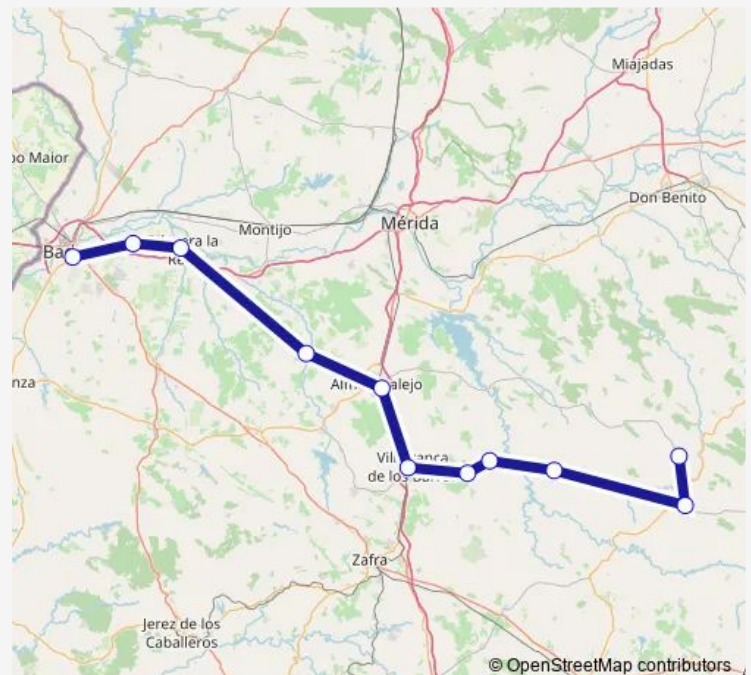

### Direction

Badajoz — Retamal De Llerena

11 stops

[Open route schedule](#)

Badajoz

Villafranco Del Guadiana

Talavera La Real

Solana De Los Barros

### Route schedule

Badajoz — Retamal De Llerena

Monday 13:00-17:00

Tuesday 13:00-17:00

Wednesday 13:00-17:00

Thursday 13:00-17:00

Friday 13:00-17:00

Saturday —

### Route info

Direction: Badajoz

Stops: 11

Trip Duration: 2 hour 40 min

ALSA - Bad-Ret.LI Bus time schedules and route maps are available in an offline PDF at [busmaps.com](https://busmaps.com). Use the [busmaps.com](https://busmaps.com) website to see live bus times, train schedule or subway schedule, and step-by-step directions for all public transit in Campillo de Llerena