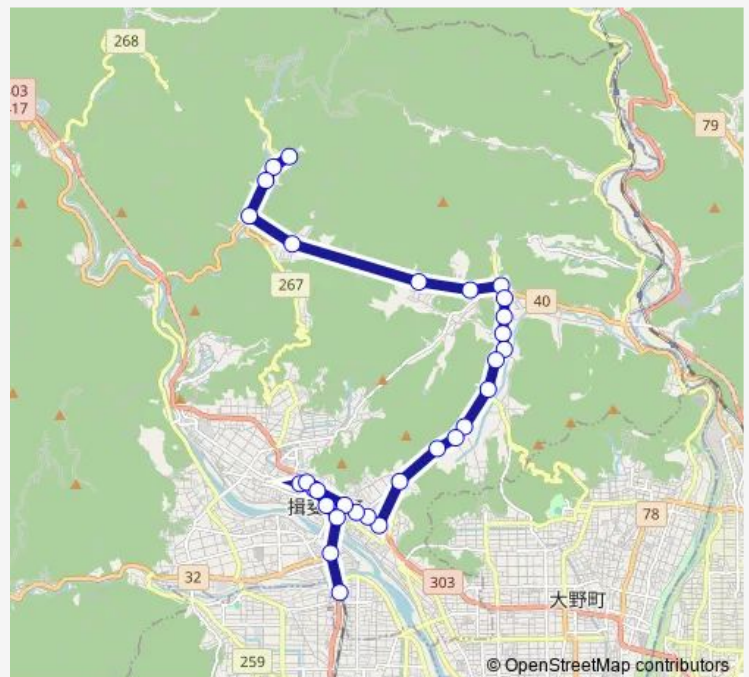

Route schedule

揖斐駅 — 横蔵

Monday	17:15
Tuesday	17:15
Wednesday	17:15
Thursday	17:15
Friday	17:15
Saturday	10:00-13:10
Sunday	10:00-13:10

Route info

Direction: 揖斐駅

Stops: 31

Trip Duration: 0 hour 41 min

谷汲中前

Saturday —

Sunday —

Route info

Direction: 揖斐駅

Stops: 21

Trip Duration: 0 hour 26 min

Direction

深坂西村 — 谷汲小前

12 stops

[Open route schedule](#)

深坂西村

深坂中村

深根

大洞

大洞口

揖斐特別支援学校前

Monday	07:45
Tuesday	07:45
Wednesday	07:45
Thursday	07:45
Friday	07:45
Saturday	—
Sunday	—

Route info

Direction: 深坂西村

Stops: 12

Trip Duration: 0 hour 13 min

ふれあいバス 横蔵線 Bus time schedules and route maps are available in an offline PDF at busmaps.com. Use the busmaps.com website to see live bus times, train schedule or subway schedule, and step-by-step directions for all public transit in Gifu