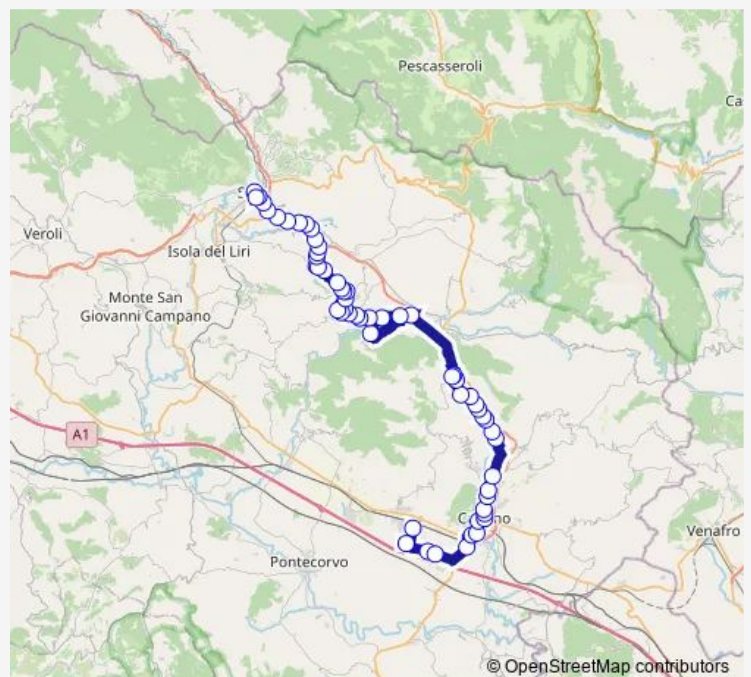

Wednesday 06:05

Thursday 06:05

Friday 06:05

Saturday —

Sunday —

**Route info**

Direction: Piedimonte | Cancelli Fiat 1 # f4681

Stops: 58

Trip Duration: 1 hour 50 min

Zona Industriale - Sora # So956d

Belmonte C. | Via Forca Acero Via Vicenna # f7713

Belmonte C. | Collemarone # f7714

Belmonte C. | Via Collemarone Via Vecchia # f7715

Belmonte C. | Vaccareccia # f7716