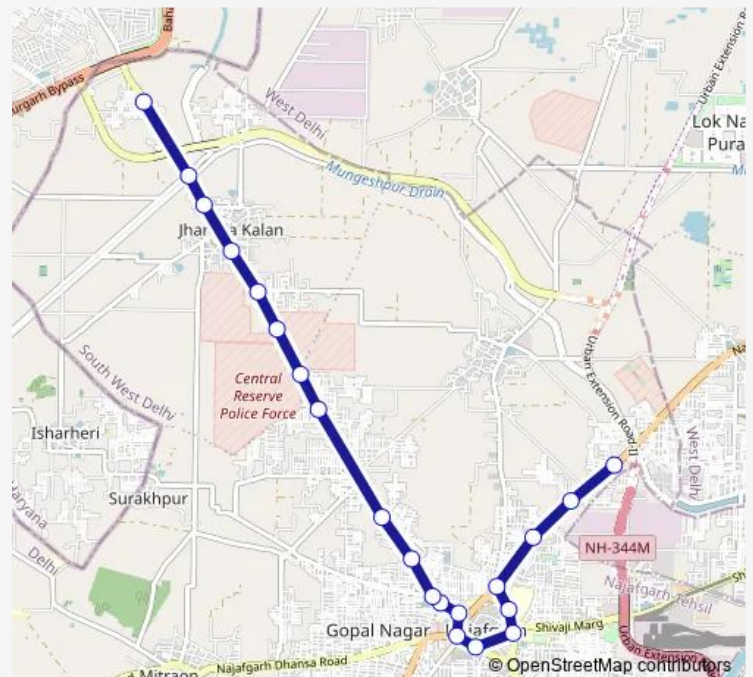

Thursday 05:07-16:00

Friday 05:07-16:00

Saturday 05:07-16:00

Sunday 05:07-16:00

Route info

Direction: Dichau Kalan Depot

Stops: 21

Trip Duration: 0 hour 41 min