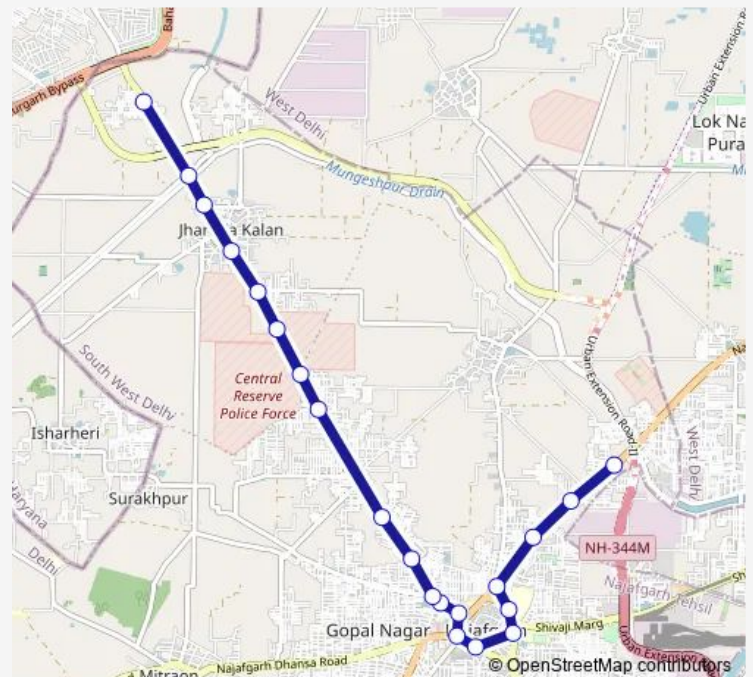

### Route schedule

Dichau Kalan Depot — Satyapuram Jharoda

Monday 05:07-16:00

Tuesday 05:07-16:00

Wednesday 05:07-16:00

Thursday 05:07-16:00

Friday 05:07-16:00

Saturday 05:07-16:00

Sunday 05:07-16:00

### Route info

Direction: Dichau Kalan Depot

Stops: 21

Trip Duration: 0 hour 41 min

825stlup

BusMaps

825stlup Bus time schedules and route maps are available in an offline PDF at [busmaps.com](https://busmaps.com). Use the [busmaps.com](https://busmaps.com) website to see live bus times, train schedule or subway schedule, and step-by-step directions for all public transit in Najafgarh