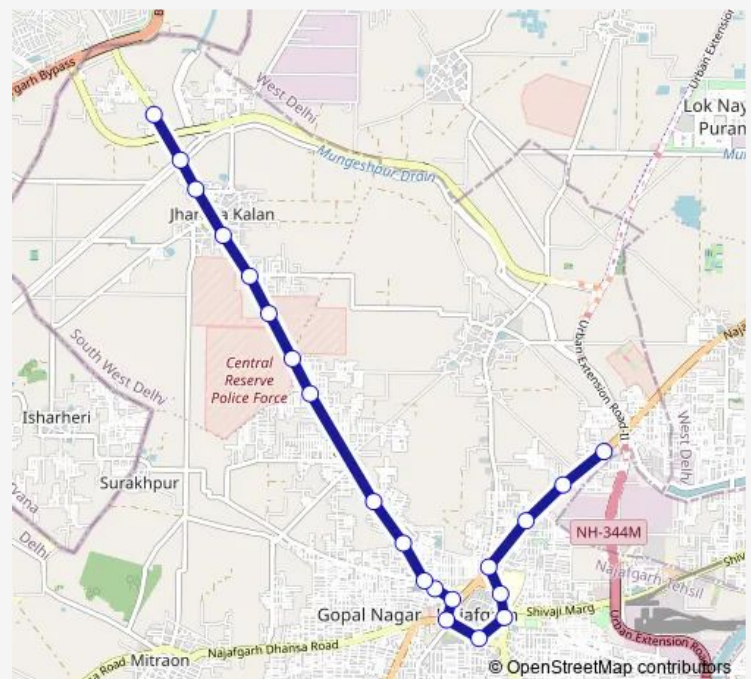

Thursday 05:20-20:40

Friday 05:20-20:40

Saturday 05:20-20:40

Sunday 05:20-20:40

Route info

Direction: Dichau Kalan Depot

Stops: 21

Trip Duration: 0 hour 40 min