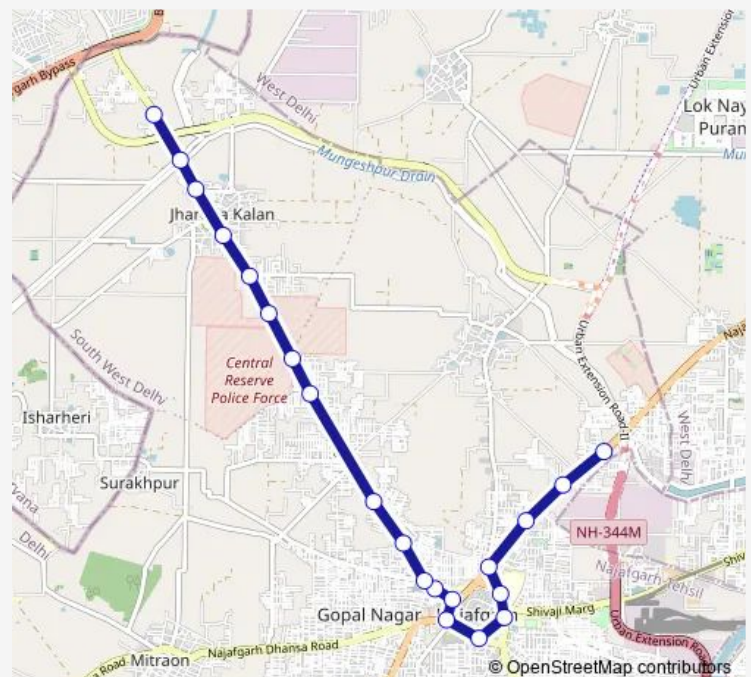

### Route schedule

Dichau Kalan Depot — Satyapuram Jharoda

Monday 05:20-20:40

Tuesday 05:20-20:40

Wednesday 05:20-20:40

Thursday 05:20-20:40

Friday 05:20-20:40

Saturday 05:20-20:40

Sunday 05:20-20:40

### Route info

Direction: Dichau Kalan Depot

Stops: 21

Trip Duration: 0 hour 40 min

825stlup

BusMaps

825stlup Bus time schedules and route maps are available in an offline PDF at [busmaps.com](https://busmaps.com). Use the [busmaps.com](https://busmaps.com) website to see live bus times, train schedule or subway schedule, and step-by-step directions for all public transit in Najafgarh