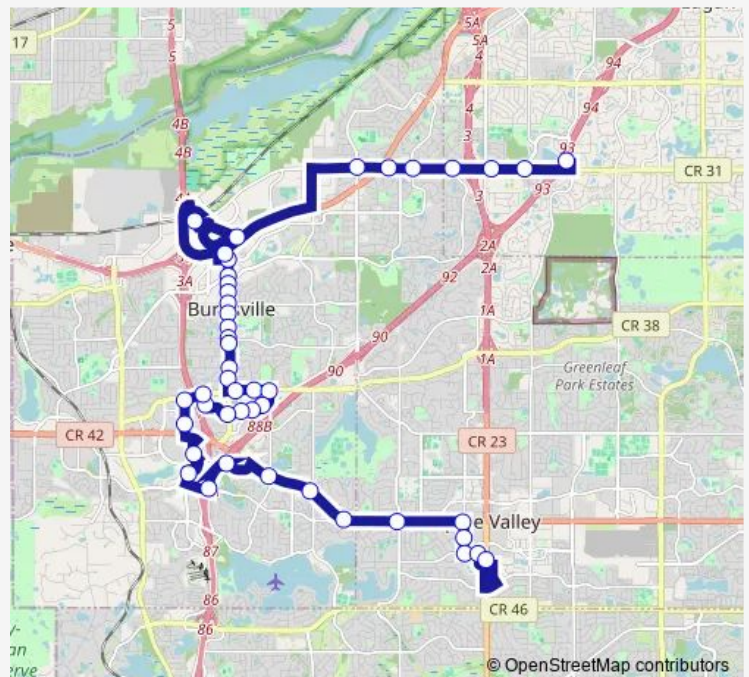

Nicollet Av at Harold Dr NW corner

Nicollet Av at Woodcrest Dr NW corner (1

Nicollet Av at Timberland Dr NW corner

Nicollet Av at 136 St NW corner

Nicollet Av at Meadow Cir S NW corner

Route schedule

Blackhawk Park & Ride — Apple Valley Transit Station Nb

Monday 05:47-18:47

Tuesday 05:47-18:47

Wednesday 05:47-18:47

Thursday 05:47-18:47

Friday 05:47-18:47

Saturday —

Sunday —

Route info

Direction: Blackhawk Park & Ride

Stops: 45

Trip Duration: 0 hour 55 min

Mcandrews Rd at Nicollet Av/Fairview Dr

Mcandrews Rd at Community Dr SW corner

Portland Av at Mcandrews Rd SW corner

Nicollet Blvd at Community Dr NE corner

Nicollet Blvd at Fairview Ridges Hosp N

Nicollet Blvd at Fairview Dr NE corner

Nicollet Blvd at Nicollet Av NW corner

Nicollet Blvd at Grand Av E corner

Mcandrews Rd at Nicollet BI NW corner

Aldrich Av at Mcandrews Rd SW corner