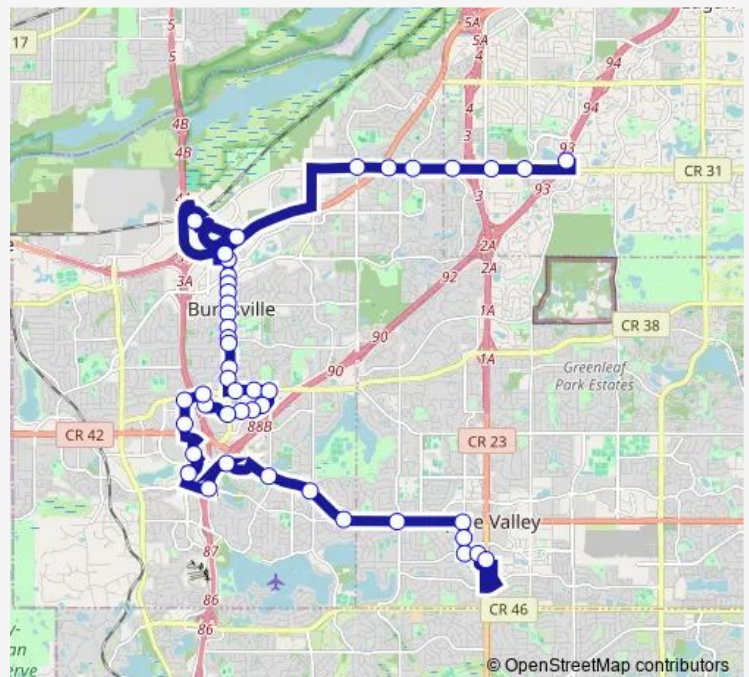

Nicollet Av at Harold Dr NW corner

Nicollet Av at Woodcrest Dr NW corner (1

Nicollet Av at Timberland Dr NW corner

Nicollet Av at 136 St NW corner

Nicollet Av at Meadow Cir S NW corner

Route schedule

Blackhawk Park & Ride — Apple Valley Transit Station Nb

Monday 05:40-18:48

Tuesday 05:40-18:48

Wednesday 05:40-18:48

Thursday 05:40-18:48

Friday 05:40-18:48

Saturday —

Sunday —

Route info

Direction: Blackhawk Park & Ride

Stops: 45

Trip Duration: 0 hour 55 min

Mcandrews Rd at Nicollet Av/Fairview Dr

Mcandrews Rd at Community Dr SW corner

Portland Av at Mcandrews Rd SW corner

Nicollet Blvd at Community Dr NE corner

Nicollet Blvd at Fairview Ridges Hosp N

Nicollet Blvd at Fairview Dr NE corner

Nicollet Blvd at Nicollet Av NW corner

Nicollet Blvd at Grand Av E corner

Mcandrews Rd at Nicollet BI NW corner

Aldrich Av at Mcandrews Rd SW corner