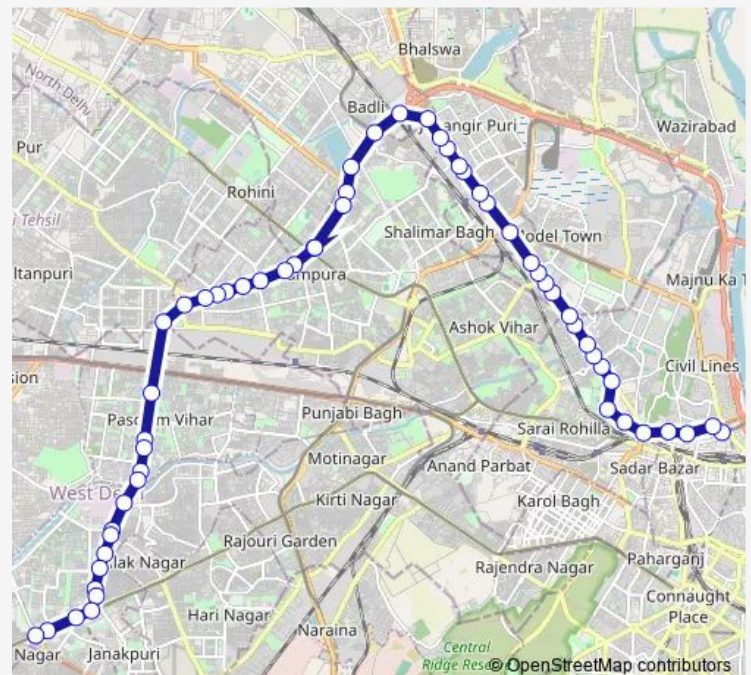

### Route schedule

Isbt Kashmere Gate Terminal — Uttam Nagar Terminal

Monday 05:30-20:26

Tuesday 05:30-20:26

Wednesday 05:30-20:26

Thursday 05:30-20:26

Friday 05:30-20:26

Saturday 05:30-20:26

### Route info

Direction: Isbt Kashmere Gate Terminal

Stops: 57

Trip Duration: 1 hour 49 min

■ 805aup

BusMaps

Mahindra Park

Jahangir Puri GT Road