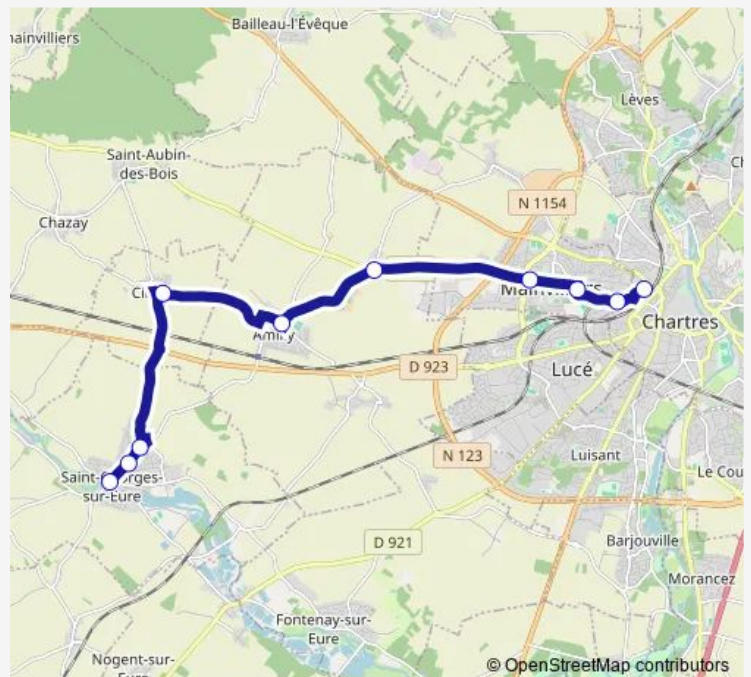

Bus 165A Saint-Georges-SUR-Eure - Amilly - Chartres

[Go to website](#)

**Direction**

Centre St Georges — Pole D'Echange Multimodal

10 stops

[Open route schedule](#)

Centre St Georges

Verlaine

Route schedule

Centre St Georges — Pole D'Echange Multimodal

Monday 06:15-13:25

Tuesday 06:15-13:25

Wednesday 06:15-13:25

Thursday 06:15-13:25

Friday 06:15-13:25

Saturday —

Sunday —

Route info

Direction: Centre St Georges

Stops: 10

Trip Duration: 0 hour 26 min

## Direction

Pole D'Echange Multimodal — Centre St Georges

10 stops

[Open route schedule](#)

Pole D'Echange Multimodal

Anatole France

Victor Hugo

Chateau d'eau