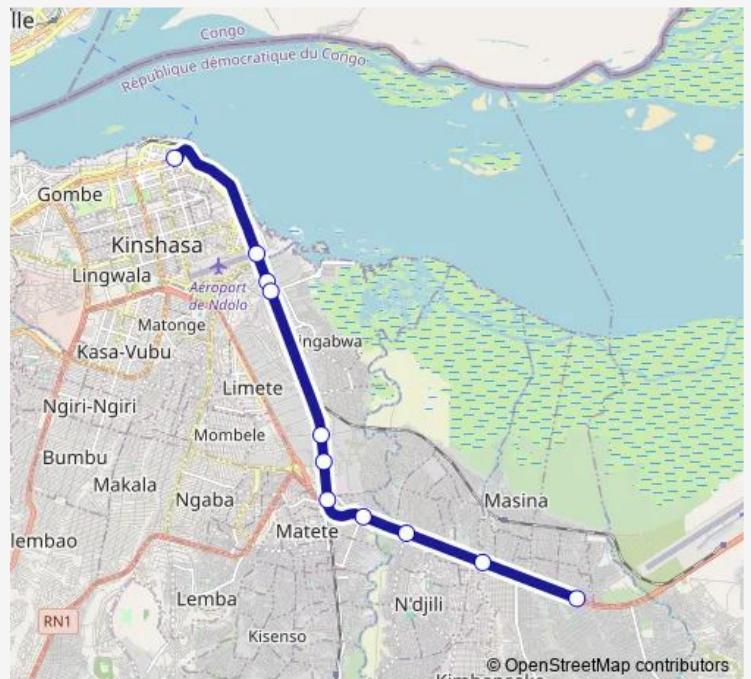

Unknown

Route schedule

Unknown — Unknown

Monday 15:38

Tuesday 15:38

Wednesday 15:38

Thursday 15:38

Friday 15:38

Saturday —

Sunday —

Route info

Direction: Unknown

Stops: 11

Trip Duration: 0 hour 55 min

■ Gombe Ville_ TO _ Kingasani

Bus time schedules and route maps are available in an offline PDF at busmaps.com. Use the busmaps.com website to see live bus times, train schedule or subway schedule, and step-by-step directions for all public transit in Kinshasa