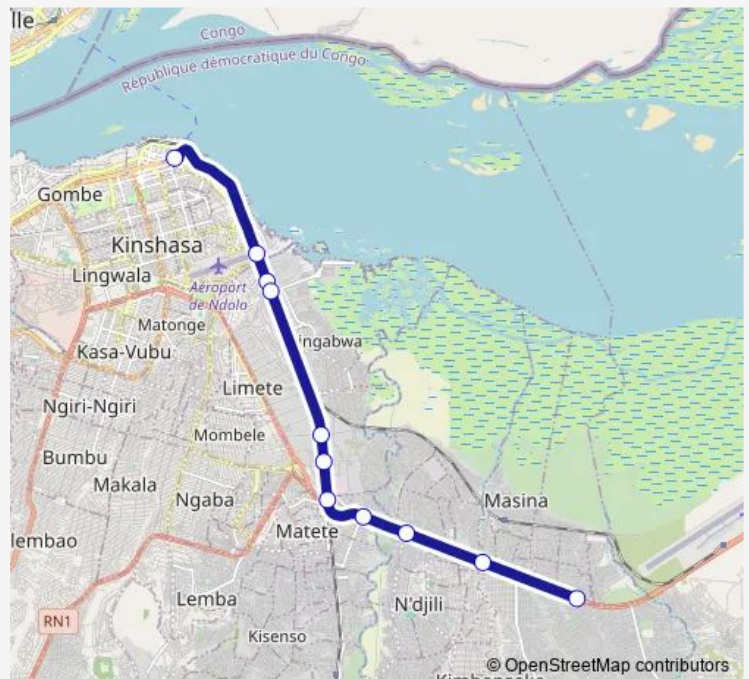

Unknown

Route schedule

Unknown — Unknown

Monday 15:38

Tuesday 15:38

Wednesday 15:38

Thursday 15:38

Friday 15:38

Saturday —

Sunday —

Route info

Direction: Unknown

Stops: 11

Trip Duration: 0 hour 55 min

■ Gombe Ville_ TO _ Kingasani

Bus time schedules and route maps are available in an offline PDF at busmaps.com. Use the busmaps.com website to see live bus times, train schedule or subway schedule, and step-by-step directions for all public transit in Kinshasa