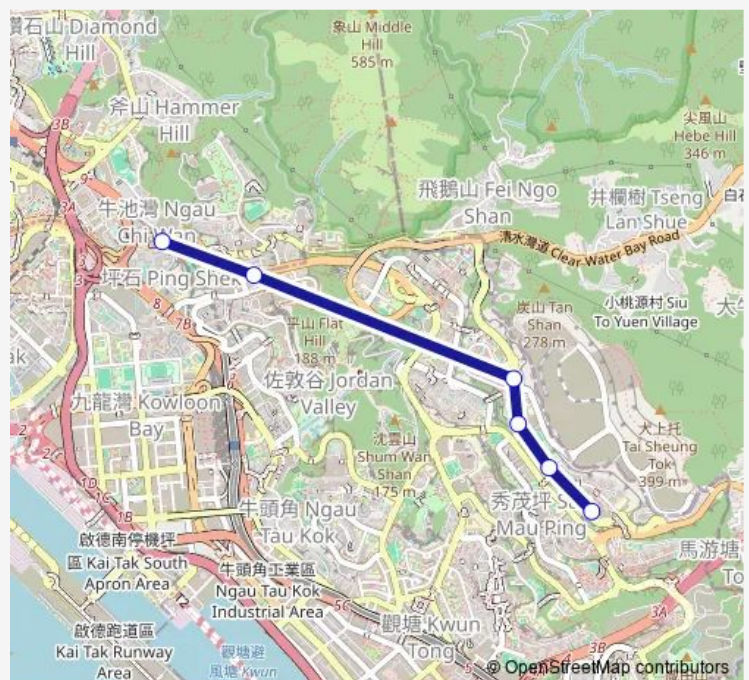

Bus 213a ON TAT - Ping Shek / Choi Hung Station

[Go to website](#)

Direction

[Kmb] ON TAT Estate — [Ctb] Ping Shek Estate[[Kmb+Ctb] Ngau CHI WAN BBI - Choi Hung Station/
Ping Shek Estate][Kmb] Ngau CHI WAN BBI - Choi Hung Station

[Ctb] PAK Hung House Choi WAN Estate, NEW Clear Water BAY Road[[Kmb] PAK Hung House

[Ctb] Ping Shek Estate[[Kmb+Ctb] Ngau CHI WAN BBI - Choi Hung Station/
Ping Shek Estate[[Kmb] Ngau CHI WAN BBI - Choi Hung Station

Route schedule

[Kmb] ON TAT Estate — [Ctb] Ping Shek Estate[[Kmb+Ctb] Ngau CHI WAN BBI - Choi Hung Station/
Ping Shek Estate[[Kmb] Ngau CHI WAN BBI - Choi Hung Station

Monday	06:30
Tuesday	06:30
Wednesday	06:30
Thursday	06:30
Friday	06:30
Saturday	—
Sunday	—

Route info

Direction: [Kmb] ON TAT Estate

Stops: 6

Trip Duration: 0 hour 17 min

213a Bus time schedules and route maps are available in an offline PDF at busmaps.com. Use the busmaps.com website to see live bus times, train schedule or subway schedule, and step-by-step directions for all public transit in Kwun Tong