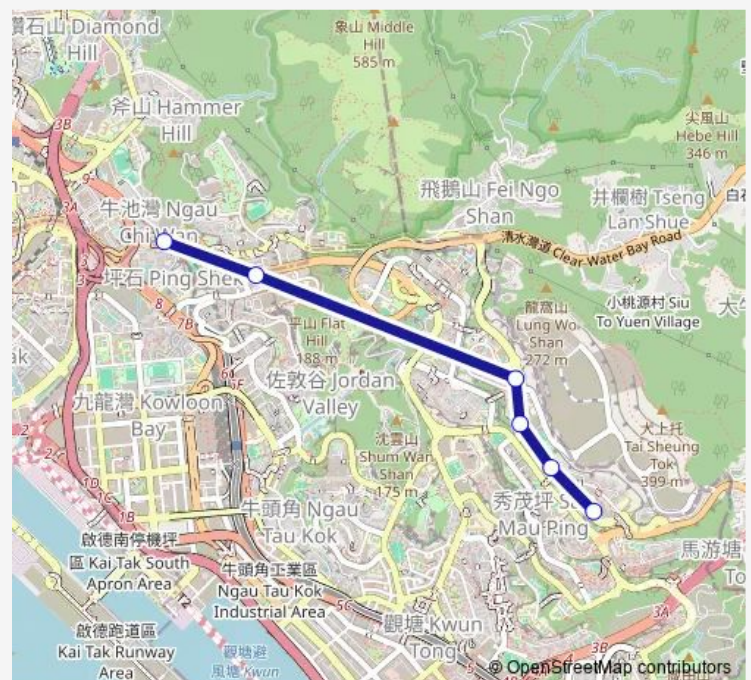

Bus 213A ON TAT - Ping Shek / Choi Hung Station

[Go to website](#)

Direction

[Kmb] ON TAT Estate — [Ctb] Ping Shek Estate[[Kmb+Ctb] Ngau CHI WAN BBI - Choi Hung Station/
Ping Shek Estate][Kmb] Ngau CHI WAN BBI - Choi Hung Station

[Ctb] PAK Hung House Choi WAN Estate, NEW Clear Water BAY Road[[Kmb] PAK Hung House

[Ctb] Ping Shek Estate[[Kmb+Ctb] Ngau CHI WAN BBI - Choi Hung Station/
Ping Shek Estate[[Kmb] Ngau CHI WAN BBI - Choi Hung Station

Route schedule

[Kmb] ON TAT Estate — [Ctb] Ping Shek Estate[[Kmb+Ctb] Ngau CHI WAN BBI - Choi Hung Station/
Ping Shek Estate[[Kmb] Ngau CHI WAN BBI - Choi Hung Station

Monday	06:30
Tuesday	06:30
Wednesday	06:30
Thursday	06:30
Friday	06:30
Saturday	—
Sunday	—

Route info

Direction: [Kmb] ON TAT Estate

Stops: 6

Trip Duration: 0 hour 18 min

213A Bus time schedules and route maps are available in an offline PDF at busmaps.com. Use the busmaps.com website to see live bus times, train schedule or subway schedule, and step-by-step directions for all public transit in Kwun Tong