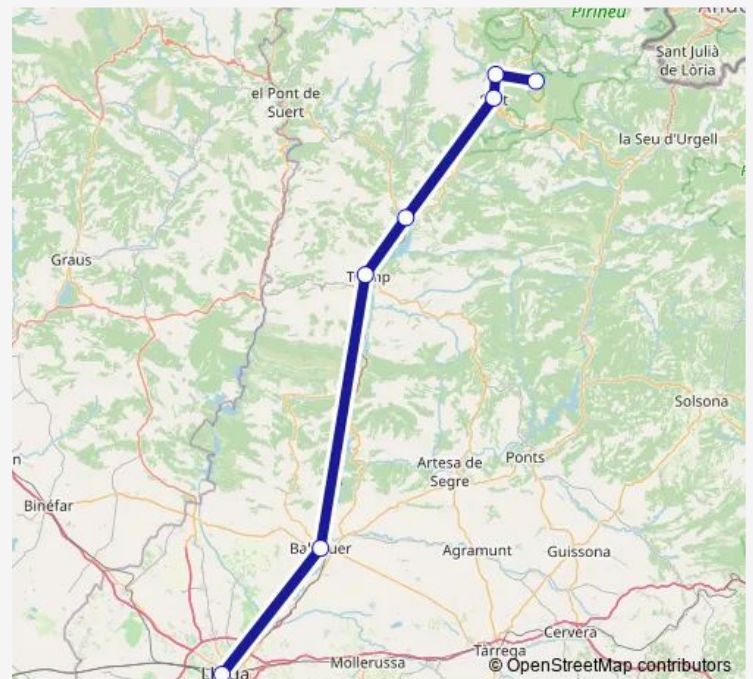

Bus ALSA - Portai-Lle Portaine-Lleida

[Go to website](#)

Direction

Port Ainé — Lleida

7 stops

[Open route schedule](#)

Port Ainé

Rialp

Sort

Pobla De Segur (Estacion Bus)

Tremp

Balaguer

Lleida

Route schedule

Port Ainé — Lleida

Monday —

Tuesday —

Wednesday —

Thursday —

Friday —

Saturday 16:30

Sunday 16:30

Route info

Direction: Port Ainé

Stops: 7

Trip Duration: 2 hour 45 min

■ ALSA - Portai-Lle — Portaine-Lleida

ALSA - Portai-Lle Bus time schedules and route maps are available in an offline PDF at busmaps.com. Use the busmaps.com website to see live bus times, train schedule or subway schedule, and step-by-step directions for all public transit in Tremp