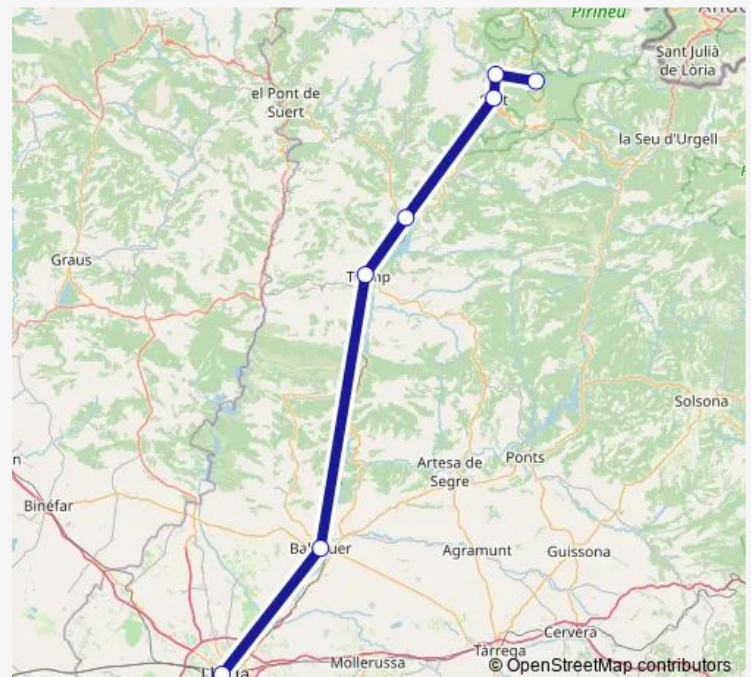

### Route schedule

Port Ainé — Lleida

Monday —

Tuesday —

Wednesday —

Thursday —

Friday —

Saturday 16:30

### Route info

Direction: Port Ainé

Stops: 7

Trip Duration: 2 hour 45 min

Alsa - Portai-Lle — Portaine-Lleida

Alsa - Portai-Lle Bus time schedules and route maps are available in an offline PDF at [busmaps.com](https://busmaps.com). Use the [busmaps.com](https://busmaps.com) website to see live bus times, train schedule or subway schedule, and step-by-step directions for all public transit in Tremp