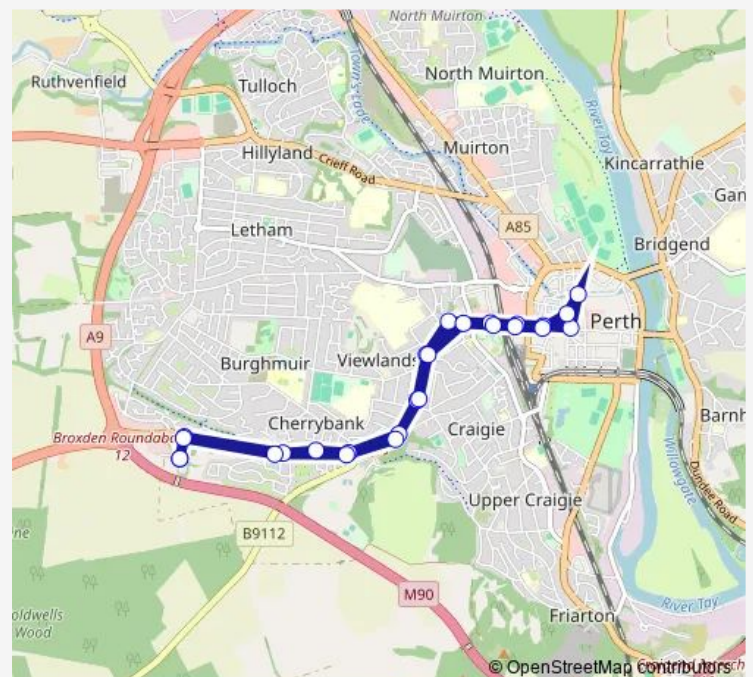

Elibank Street

York Place

South Street

Mill Street

South Methven Street

York Place

Elibank Street

Leisure Pool

Rossllyn House

Lovat Hotel

Murray Place

Route schedule

Park and Ride — Park and Ride

Monday 10:00-18:00

Tuesday 10:00-18:00

Wednesday 10:00-18:00

Thursday 10:00-18:00

Friday 10:00-18:00

Saturday 10:00-18:00

Sunday 10:00-18:00

Route info

Direction: Park and Ride

Stops: 26

Trip Duration: 0 hour 24 min

7C — Scone - Broxden

Braeside Gardens

Necessity Brae

Charlotte Gate

Lamberkine Drive

Park and Ride

7C Bus time schedules and route maps are available in an offline PDF at busmaps.com. Use the busmaps.com website to see live bus times, train schedule or subway schedule, and step-by-step directions for all public transit in Perth