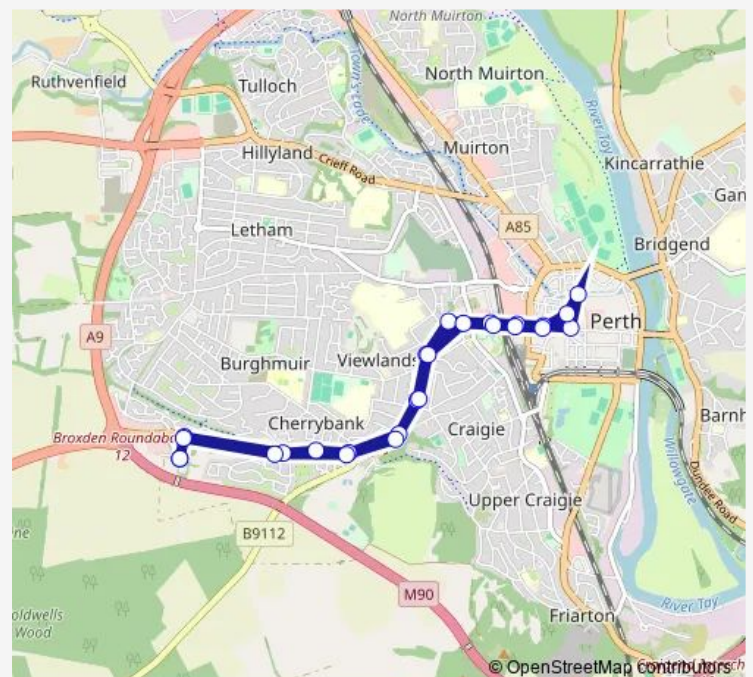

### Direction

Park and Ride — Park and Ride

26 stops

[Open route schedule](#)

Park and Ride

Lamberkine Drive

Charlotte Gate

Scouring Burn

Murray Place

### Route schedule

Park and Ride — Park and Ride

Monday 10:00-18:00

Tuesday 10:00-18:00

Wednesday 10:00-18:00

Thursday 10:00-18:00

Friday 10:00-18:00

Saturday 10:00-18:00

### Route info

Direction: Park and Ride

Stops: 26

Trip Duration: 0 hour 24 min

7C — Scone - Broxden

Braeside Gardens

Necessity Brae

Charlotte Gate