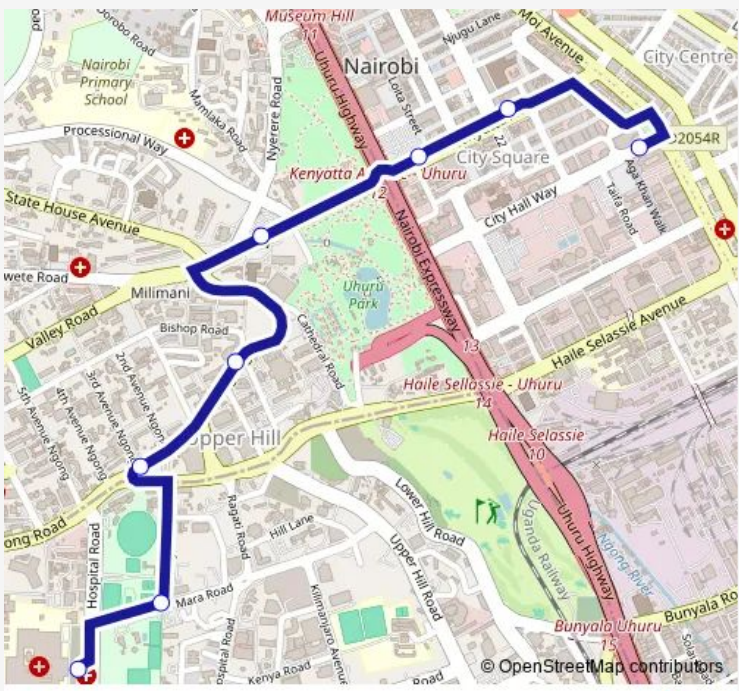

Bus 7C Kencom-Community-Equity Center-Kenyatta National Hospital

[Go to website](#)

Direction
 Kenyatta National Hospital — Kencom/Ambassadeur
 8 stops
[Open route schedule](#)

- Kenyatta National Hospital
- Java
- Library
- Community
- Serena
- Gpo
- Icea
- Kencom/Ambassadeur

Route schedule
 Kenyatta National Hospital — Kencom/Ambassadeur

Monday	06:00
Tuesday	06:00
Wednesday	06:00
Thursday	06:00
Friday	06:00
Saturday	06:00
Sunday	06:00

Route info
 Direction: Kenyatta National Hospital
 Stops: 8
 Trip Duration: 0 hour 9 min

7C — Kencom-Community-Equity Center-Kenyatta National Hospital **BusMaps**

Direction

Kencom/Ambassadeur — Kenyatta National Hospital

15 stops

[Open route schedule](#)

Kencom/Ambassadeur

Gpo

Serena

Geomaps

Equity Centre

Kasneb Towers

Kenyatta National Hospital

Route schedule

Kencom/Ambassadeur — Kenyatta National Hospital

Monday 06:00

Tuesday 06:00