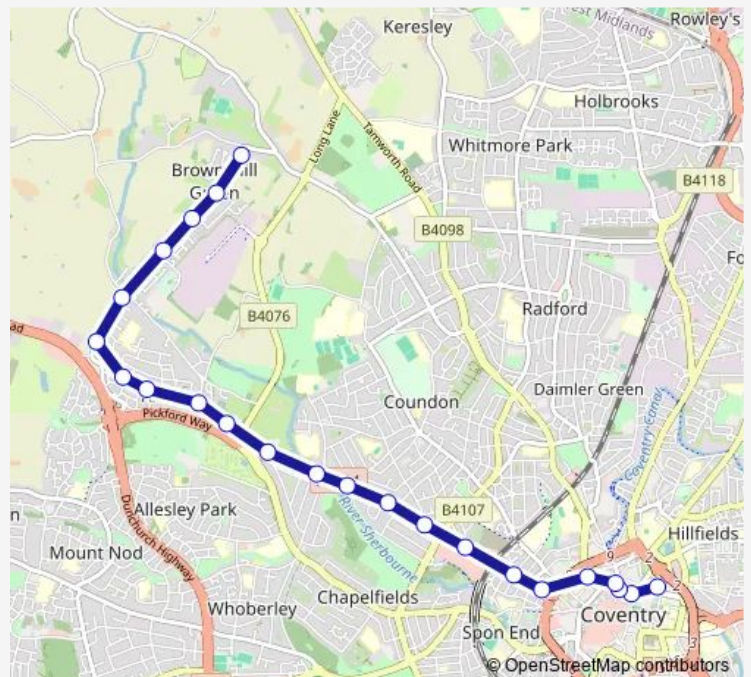

Bree Close

Marystow Close

Carvell Close

Route schedule

Pool Meadow Bus Station — Hawkes Mill Lane

Monday 20:07-23:07

Tuesday 20:07-23:07

Wednesday 20:07-23:07

Thursday 20:07-23:07

Friday 20:07-23:07

Saturday 20:07-23:07

Sunday 06:50-22:50

Route info

Direction: Pool Meadow Bus Station

Stops: 23

Trip Duration: 0 hour 19 min

7C — Pool Meadow Bus Station - Brownhill Green

Freshfield Close

Hawkes Mill Lane

Direction

Hawkes Mill Lane — Pool Meadow Bus Station

21 stops

[Open route schedule](#)

Hawkes Mill Lane

Wednesday 20:30-22:30

Thursday 20:30-22:30

Friday 20:30-22:30

Saturday 20:30-22:30

Sunday 07:22-22:22

Route info

Direction: Hawkes Mill Lane

Stops: 21