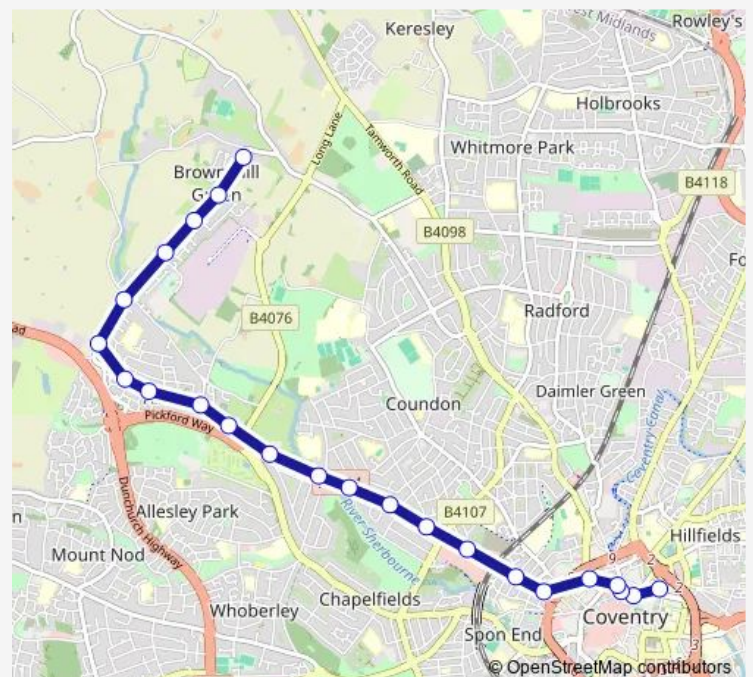

Bree Close

Marystow Close

Carvell Close

Route schedule

Pool Meadow Bus Station — Hawkes Mill Lane

Monday 20:07-23:07

Tuesday 20:07-23:07

Wednesday 20:07-23:07

Thursday 20:07-23:07

Friday 20:07-23:07

Saturday 20:07-23:07

Sunday 06:50-22:50

Route info

Direction: Pool Meadow Bus Station

Stops: 23

Trip Duration: 0 hour 19 min

7C — Pool Meadow Bus Station - Brownhill Green

Freshfield Close

Hawkes Mill Lane

Direction

Hawkes Mill Lane — Pool Meadow Bus Station

21 stops

[Open route schedule](#)

Hawkes Mill Lane

Wednesday 20:30-22:30

Thursday 20:30-22:30

Friday 20:30-22:30

Saturday 20:30-22:30

Sunday 07:22-22:22

Route info

Direction: Hawkes Mill Lane

Stops: 21