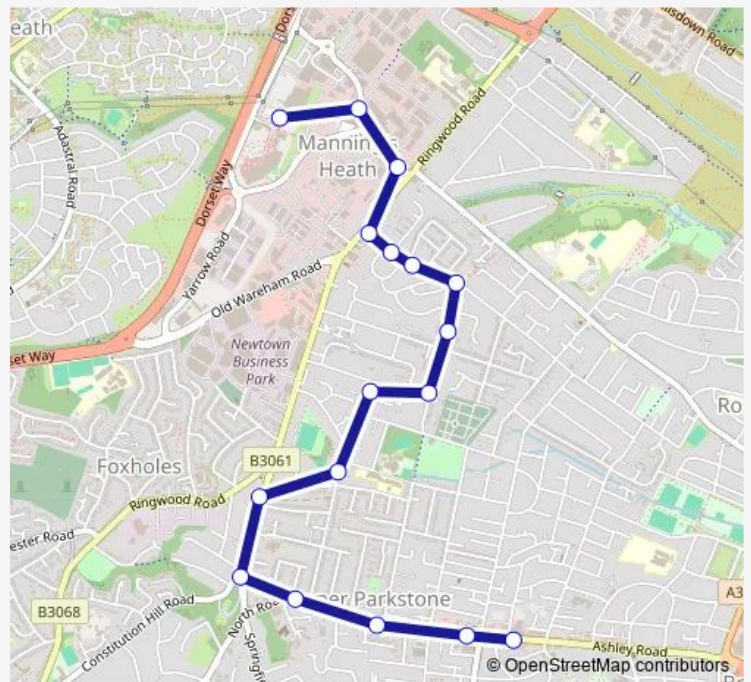

Bus 7C Upper Parkstone - Tower Park

[Go to website](#)

**Direction**  
 Jubilee Road — Tower Park  
 17 stops  
[Open route schedule](#)

- Jubilee Road
- St Johns Church
- Uppleby Road
- Cranbrook Road
- Sea View
- Grove Road
- Livingstone Road
- Faith Gardens
- Rachael Close
- Brixey Road Church
- Worbarrow Gardens
- Worrell Drive
- Trinidad House
- Chesil Gardens
- Stone Park Corner
- Broom Road
- Tower Park

Route schedule  
 Jubilee Road — Tower Park

Monday	09:55-15:55
Tuesday	09:55-15:55
Wednesday	09:55-15:55
Thursday	09:55-15:55
Friday	09:55-15:55
Saturday	09:55-15:55
Sunday	—

Route info  
 Direction: Jubilee Road  
 Stops: 17  
 Trip Duration: 0 hour 17 min

7C — Upper Parkstone - Tower Park **BusMaps**

**Direction**

Tower Park — Jubilee Road

17 stops

[Open route schedule](#)

Tower Park

Broom Road

Mannings Heath Road

## Route info

Direction: Tower Park

Stops: 17

Trip Duration: 0 hour 16 min

7C Bus time schedules and route maps are available in an offline PDF at [busmaps.com](https://busmaps.com). Use the [busmaps.com](https://busmaps.com) website to see live bus times, train schedule or subway schedule, and step-by-step directions for all public transit in Bournemouth