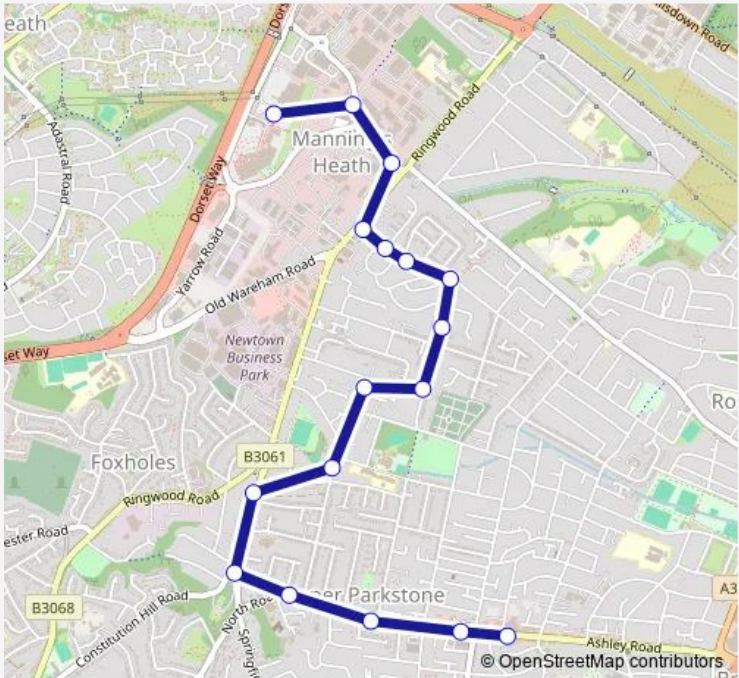

Bus 7C Upper Parkstone - Tower Park

[Go to website](#)

Direction
 Jubilee Road — Tower Park
 17 stops
[Open route schedule](#)

- Jubilee Road
- St Johns Church
- Uppleby Road
- Cranbrook Road
- Sea View
- Grove Road
- Livingstone Road
- Faith Gardens
- Rachael Close
- Brixey Road Church
- Worbarrow Gardens
- Worrell Drive
- Trinidad House
- Chesil Gardens
- Stone Park Corner
- Broom Road
- Tower Park

Route schedule
 Jubilee Road — Tower Park

Monday	09:55-15:55
Tuesday	09:55-15:55
Wednesday	09:55-15:55
Thursday	09:55-15:55
Friday	09:55-15:55
Saturday	09:55-15:55
Sunday	—

Route info
 Direction: Jubilee Road
 Stops: 17
 Trip Duration: 0 hour 17 min

7C — Upper Parkstone - Tower Park **BusMaps**

Direction

Tower Park — Jubilee Road

17 stops

[Open route schedule](#)

Tower Park

Broom Road

Mannings Heath Road

Direction: Tower Park

Stops: 17

Trip Duration: 0 hour 16 min

7C Bus time schedules and route maps are available in an offline PDF at busmaps.com. Use the busmaps.com website to see live bus times, train schedule or subway schedule, and step-by-step directions for all public transit in Bournemouth