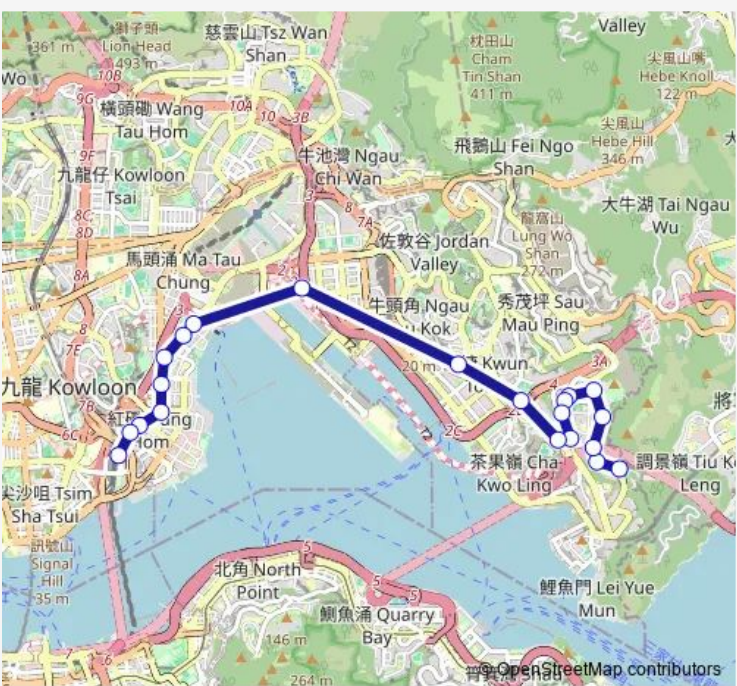

- [Ctb] Geranium House MA TAU WAI Estate, MA TAU WAI Road[[Kmb] SAN Shan Road
- [Ctb] Kowloon BAY Station, Kwun Tong Road[[Kmb+Ctb] Kowloon BAY Station/
Kowloon BAY Station, Kwun Tong Road[[Kmb] Kowloon BAY Station
- [Ctb] Lower Ngau TAU KOK Estate, Kwun Tong Road[[Kmb+Ctb] Lower Ngau TAU KOK Estate/
Lower Ngau TAU KOK Estate, Kwun Tong Road[[Kmb] Lower Ngau TAU KOK Estate
- [Kmb+Ctb] Kwun Tong Road Sitting-OUT Area/
Kwun Tong Road Sitting-OUT Area, Kwun Tong Road[[Kmb] Kwun Tong Road Sitting-OUT Area

Route info

Direction: [Ctb] Hung HOM Station[[Kmb] Hung HOM Station BUS Terminus

Stops: 27

Trip Duration: 0 hour 39 min

[Ctb] Ting FU Street, Kwun Tong Road[[Kmb] Ting FU Street, Kwun Tong

[Kmb+Ctb] Millennium City/
Millennium City, Kwun Tong Road[[Kmb] Millennium City