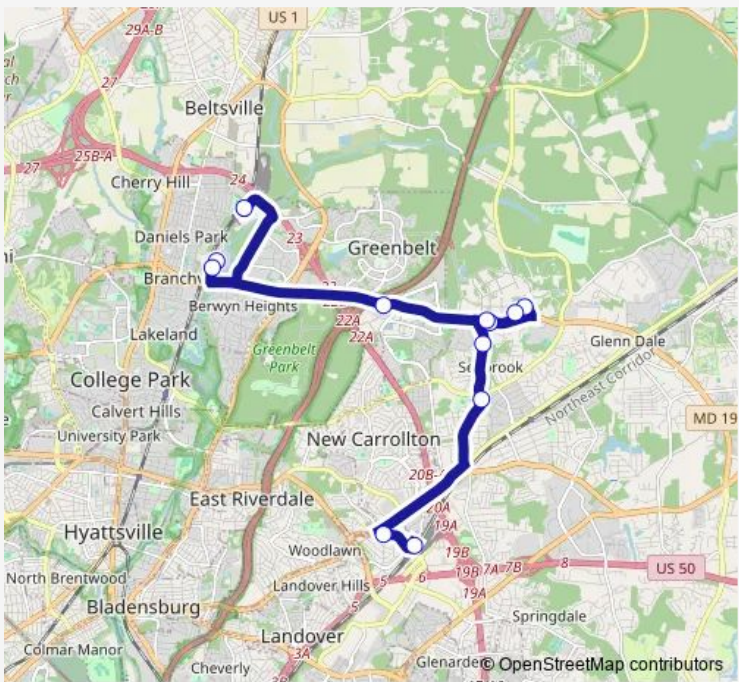

Bus 15x New Carrollton / Greenbelt Express

[Go to website](#)

Direction
 Greenbelt Metrorail Station at Bus Bay D — New Carrollton Metrorail Station at Bus Bay T6
 12 stops
[Open route schedule](#)

- Greenbelt Metrorail Station at Bus Bay D
- Greenbelt Station Pkwy & S. Center Dr
- Greenbelt Station Pkwy & Streambank Ln
- Greenbelt Road at Greenway Center Entrance
- Greenbelt Road at Opp. Goddard Road
- Wmap Rd at Icesat Rd
- Goddard Space Flight Center Visitors Center
- Greenbelt Road at Nasa Goddard Main Gate
- Cipriano Road at Brae Brooke Dr
- Cipriano Rd at Tuckerman St
- Harkins Rd at Annapolis Rd
- New Carrollton Metrorail Station at Bus Bay T6

Route schedule
 Greenbelt Metrorail Station at Bus Bay D — New Carrollton Metrorail Station at Bus Bay T6

Monday	06:00-18:30
Tuesday	06:00-18:30
Wednesday	06:00-18:30
Thursday	06:00-18:30
Friday	06:00-18:30
Saturday	—
Sunday	—

Route info
 Direction: Greenbelt Metrorail Station at Bus Bay D
 Stops: 12
 Trip Duration: 0 hour 27 min

15x — New Carrollton / Greenbelt Express **BusMaps**

Direction

New Carrollton Metrorail Station at Bus Bay T6 — Greenbelt Metrorail Station at Bus Bay D

Thursday 06:00-18:30

Friday 06:00-18:30

Saturday —

Sunday —

Route info

Direction: New Carrollton Metrorail Station at Bus Bay T6

Stops: 12

Trip Duration: 0 hour 33 min