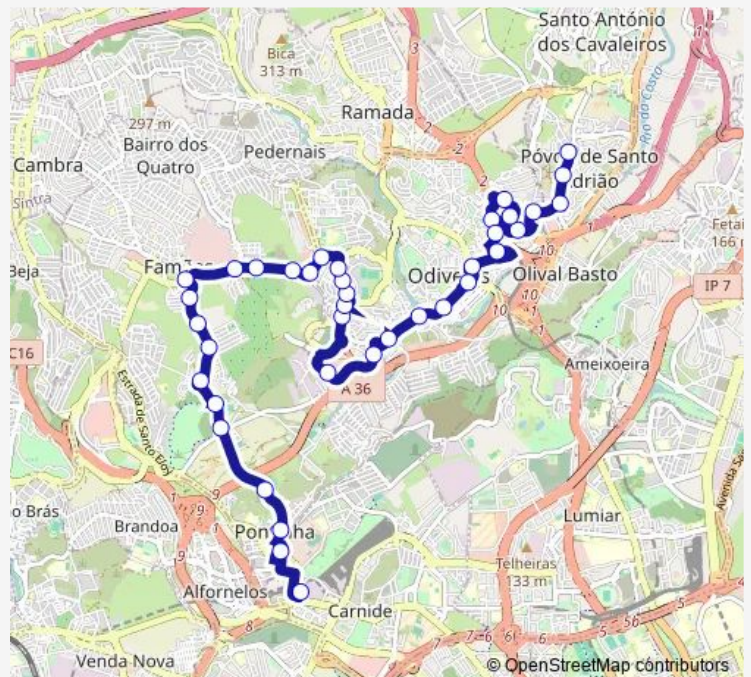

Thursday 08:06

Friday 08:06

Saturday —

Sunday —

**Route info**

Direction: R M Craveiro Lopes (Mercado)

Stops: 38

Trip Duration: 0 hour 38 min