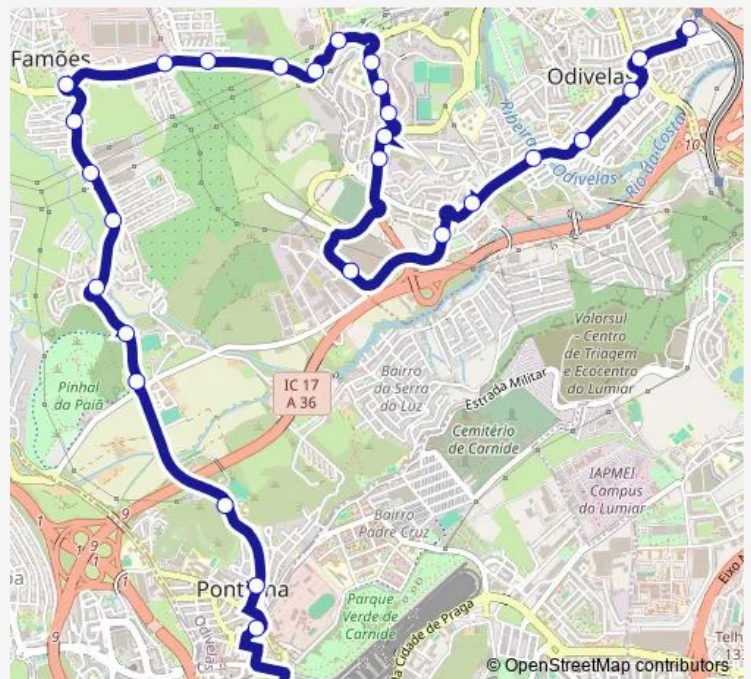

Av Fonte Luminosa (Rotunda)

R Major João Luís Moura 156

R Major João Luís Moura (P Combustível)

Route schedule

Odivelas (Metro) P8 — Pontinha (Metro) P2

Monday	05:05-00:45 ⁺¹
Tuesday	05:05-00:45 ⁺¹
Wednesday	05:05-00:45 ⁺¹
Thursday	05:05-00:45 ⁺¹
Friday	05:05-00:45 ⁺¹
Saturday	05:10-00:45 ⁺¹
Sunday	05:10-00:45 ⁺¹

Route info

Direction: Odivelas (Metro) P8

Stops: 29

Trip Duration: 0 hour 30 min

2821 — Odivelas (Metro) - Pontinha (Metro)

R Major João Luís Moura 12

R Major João Luís Moura 224

R Major João Luís Moura (Campo Futebol)