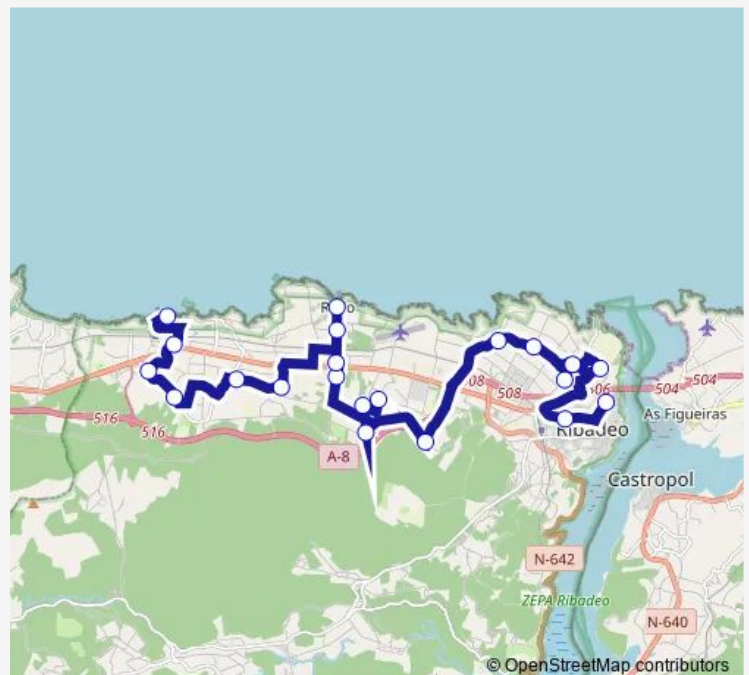

### Route schedule

Ribadeo E.A. — Esteiro

Monday 17:15

Tuesday 14:20

Wednesday 12:30-14:20

Thursday 14:20

Friday 14:20

Saturday —

### Route info

Direction: Ribadeo E.A.

Stops: 21

Trip Duration: 0 hour 50 min

■ Xg719013 — Ribadeo E.A.-Esteiro