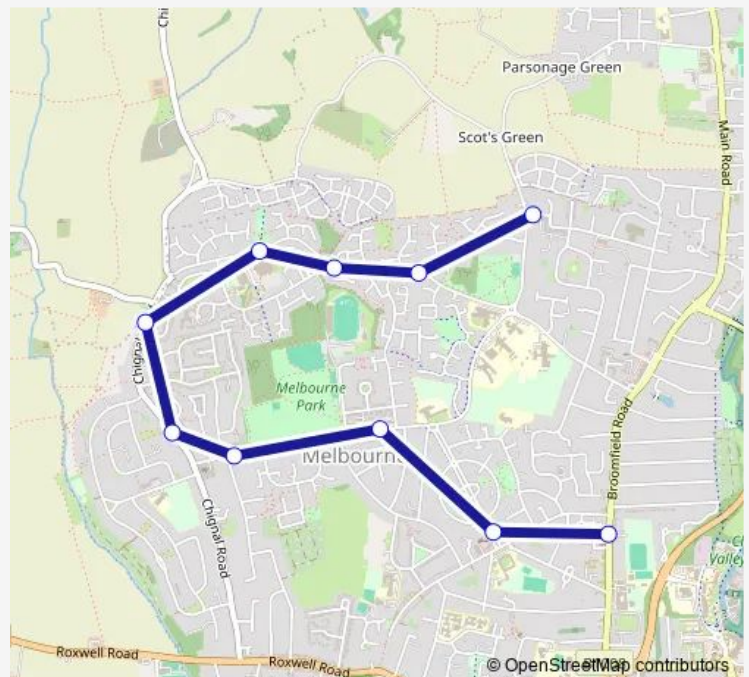

### Direction

Woodhall Road — Kings Road

10 stops

[Open route schedule](#)

Woodhall Road

Quilp Drive

Weller Grove

Morrisons

### Route schedule

Woodhall Road — Kings Road

Monday	15:05
Tuesday	15:05
Wednesday	15:05
Thursday	15:05
Friday	15:05
Saturday	—
Sunday	—

### Route info

Direction: Woodhall Road

Stops: 10

Trip Duration: 0 hour 20 min

**Direction**

Kings Road — Woodhall Road

10 stops

[Open route schedule](#)

## Route schedule

Kings Road — Woodhall Road

Monday	07:55
Tuesday	07:55
Wednesday	07:55
Thursday	07:55
Friday	07:55
Saturday	—
Sunday	—