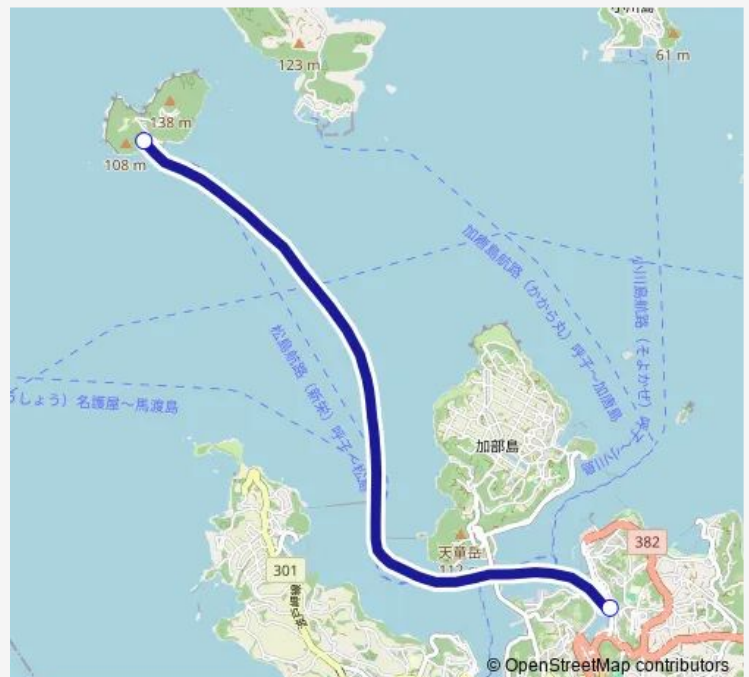

Monday 09:50-17:00

Tuesday 09:50-17:00

Wednesday 09:50-17:00

Thursday 09:50-17:00

Friday 09:50-17:00

Saturday 09:50-17:00

Sunday 09:50-17:00

Route info

Direction:

Stops: 0

Trip Duration: – min

■ 松島 ~ 呼子航路

Direction

undefined — undefined

0 stops

[Open route schedule](#)