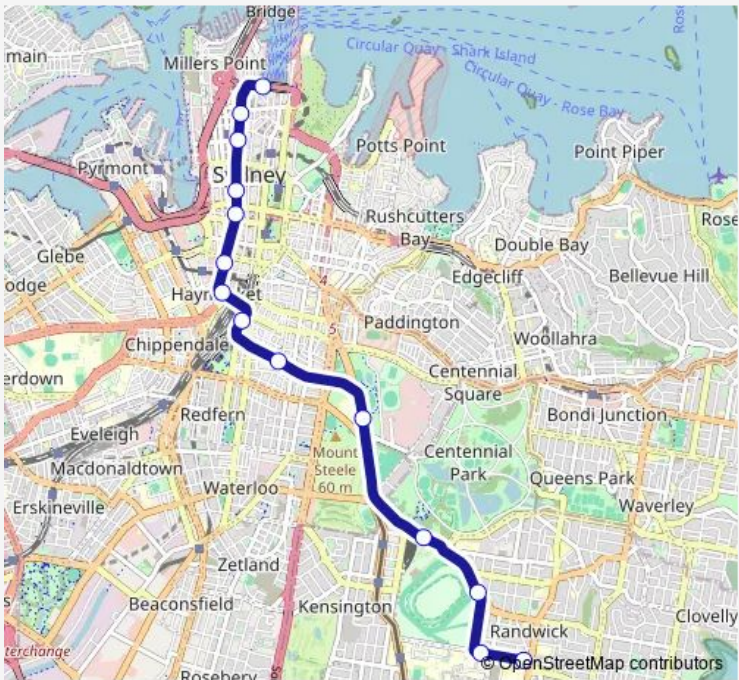

Tram L2 L2 Randwick Line

[Go to website](#)

Direction
 Circular Quay Light Rail — Randwick Light Rail
 14 stops
[Open route schedule](#)

- Circular Quay Light Rail
- Bridge Street Light Rail
- Wynyard Light Rail
- QVB Light Rail
- Town Hall Light Rail
- Chinatown Light Rail
- Haymarket Light Rail
- Central Chalmers Street Light Rail
- Surry Hills Light Rail
- Moore Park Light Rail
- Royal Randwick Light Rail
- Wansey Road Light Rail
- Unsw High Street Light Rail
- Randwick Light Rail

Route schedule
 Circular Quay Light Rail — Randwick Light Rail

Monday	05:16-01:06 ⁺¹
Tuesday	05:16-00:32 ⁺¹
Wednesday	05:16-00:32 ⁺¹
Thursday	05:16-00:32 ⁺¹
Friday	05:16-01:10 ⁺¹
Saturday	05:22-01:10 ⁺¹
Sunday	05:22-01:06 ⁺¹

Route info
 Direction: Circular Quay Light Rail
 Stops: 14
 Trip Duration: 0 hour 31 min

Direction

Randwick Light Rail — Circular Quay Light Rail

14 stops

[Open route schedule](#)

Randwick Light Rail

Unsw High Street Light Rail