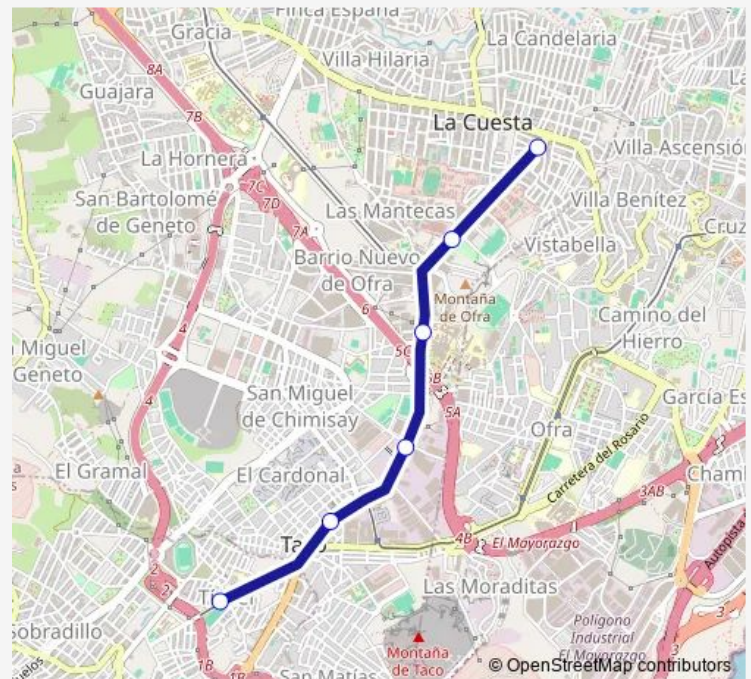

Tram L2 Linea 2

[Go to website](#)

Direction

Tíncer — La Cuesta

6 stops

[Open route schedule](#)

Tíncer

San Jeronimo

Wednesday 06:00

Thursday 06:00

Friday 06:00

Saturday 06:00

Sunday 06:00

Route info

Direction: Tíncer

Stops: 6

Trip Duration: 0 hour 10 min

■ L2 — Linea 2

Direction

La Cuesta — Tíncer

6 stops

[Open route schedule](#)

La Cuesta

Ingenieros

Hospital Universitario

El Cardonal

San Jeronimo

Tíncer

Route schedule

La Cuesta — Tíncer

Monday	06:00
Tuesday	06:00
Wednesday	06:00
Thursday	06:00
Friday	06:00
Saturday	06:00
Sunday	06:00

Route info