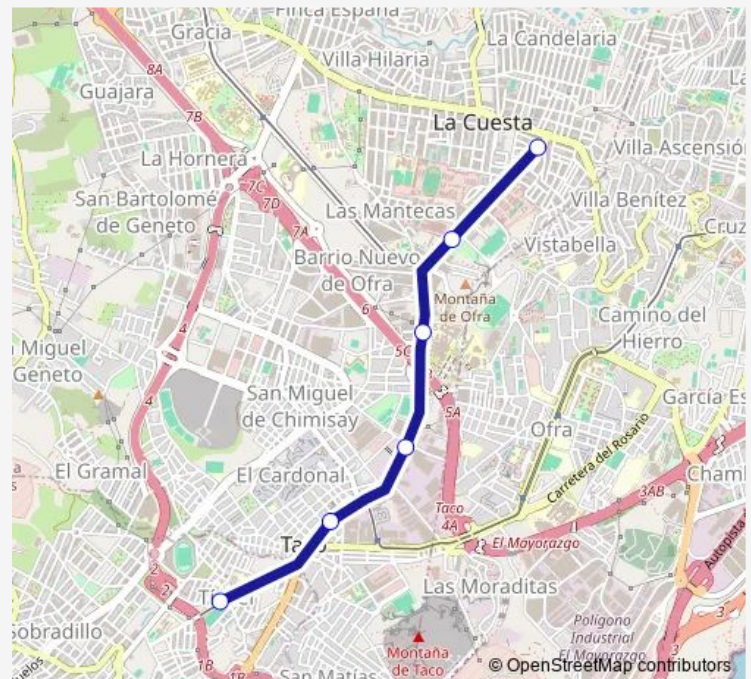

### Direction

Tíncer — La Cuesta

6 stops

[Open route schedule](#)

Tíncer

San Jeronimo

El Cardonal

Hospital Universitario

### Route schedule

Tíncer — La Cuesta

Monday 06:00

Tuesday 06:00

Wednesday 06:00

Thursday 06:00

Friday 06:00

Saturday 06:00

### Route info

Direction: Tíncer

Stops: 6

Trip Duration: 0 hour 10 min

■ L2 — Linea 2

**Direction**

La Cuesta — Tíncer

6 stops

La Cuesta — Tíncer

Monday	06:00
Tuesday	06:00
Wednesday	06:00
Thursday	06:00
Friday	06:00
Saturday	06:00
Sunday	06:00

**Route info**

Direction: La Cuesta

Stops: 6

Trip Duration: 0 hour 9 min

L2 Tram time schedules and route maps are available in an offline PDF at busmaps.com. Use the busmaps.com website to see live bus times, train schedule or subway schedule, and step-by-step directions for all public transit in Santa Cruz de Tenerife