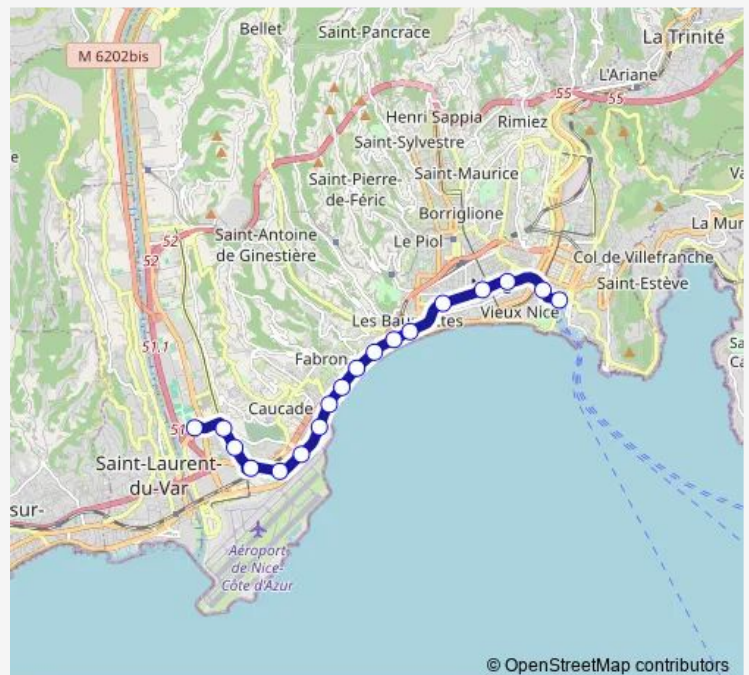

Monday 04:05-23:45

Tuesday 00:35-23:45

Wednesday 00:35-23:45

Thursday 00:35-23:45

Friday 00:35-23:45

Saturday 00:35-23:45

Sunday 00:35-23:45

Route info

Direction: Cadam / Centre Administratif

Stops: 18

Trip Duration: 0 hour 35 min

© OpenStreetMap contributors

Direction

undefined — undefined

0 stops

[Open route schedule](#)**Route schedule**

Direction

Port Lympia — Aéroport Terminal 2

17 stops

[Open route schedule](#)

Port Lympia

Garibaldi / Le Château

Durandy

Jean Médecin

Stops: 17

Trip Duration: 0 hour 34 min

Direction

Port Lympia — Saint-Isidore

23 stops

[Open route schedule](#)

Port Lympia

Garibaldi / Le Château