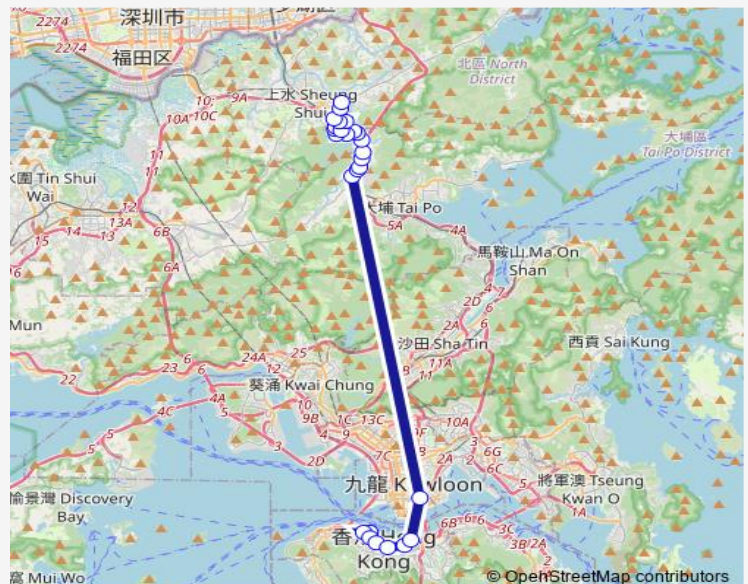

Monday 17:30-19:30

Tuesday 17:30-19:30

Wednesday 17:30-19:30

Thursday 17:30-19:30

Friday 17:30-19:30

Saturday —

Sunday —

Route info

Direction: [Ctb] Hong Kong Station[[Kmb+Ctb] Central (Hong Kong Station) BUS Terminus/
Hong Kong Station[[Kmb] Central (Hong Kong Station) BUS Terminus

Stops: 26

Trip Duration: 1 hour 29 min

[Kmb] TAI Wo

Direction: [Kmb] Luen WO HUI BUS Terminus[[Lwb] Luen WO HUI BUS Terminus

Stops: 25

Trip Duration: 1 hour 29 min

[Ctb] Fenwick Street, Gloucester Road[[Kmb+Ctb] Fenwick Street/
Fenwick Street, Gloucester Road[[Kmb] Fenwick Street