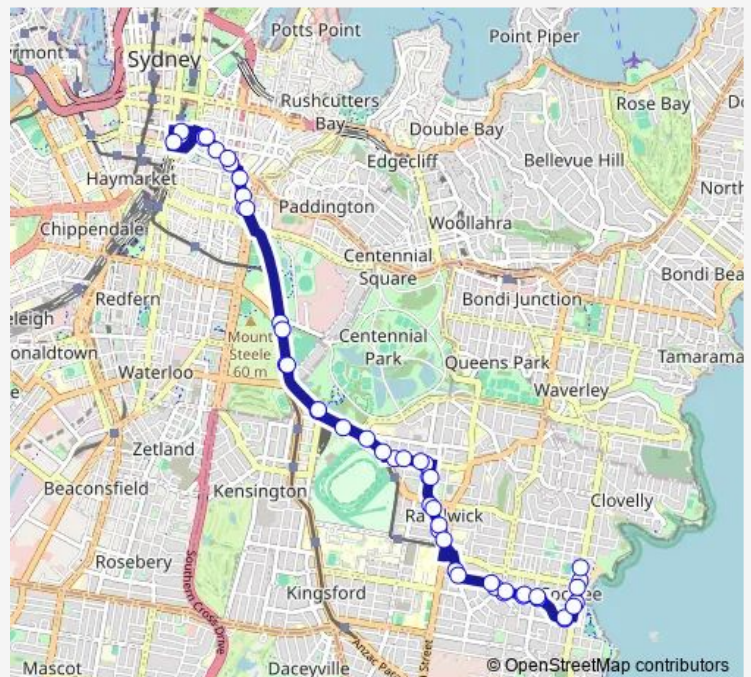

Taylor Square, Oxford St, Stand A

Oxford St At Riley St

Oxford St At Brisbane St

Route schedule

Arden St Opp Coogee Bay Rd — Arden St At Dolphin St

Monday 03:31-02:31⁺¹

Tuesday 03:31-02:31⁺¹

Wednesday 03:30-02:31⁺¹

Thursday 03:30-02:31⁺¹

Friday 03:30-02:31⁺¹

Saturday 03:00-02:31⁺¹

Sunday 03:00-02:31⁺¹

Route info

Direction: Arden St Opp Coogee Bay Rd

Stops: 47

Trip Duration: 1 hour 8 min

373 — Coogee to City Museum (Loop Service)

Museum Station, Liverpool St, Stand G

Museum Station, Downing Centre, Stand A

Oxford St Opp Brisbane St

Taylor Square, Flinders St, Stand B

Flinders St At Hannam St

Carr St At Byron St

Carr St Opp Berwick St

Havelock Av At Asher St

Arden St At Carr St

Arden St At Coogee Bay Rd

Arden St At Dolphin St

373 Bus time schedules and route maps are available in an offline PDF at busmaps.com. Use the busmaps.com website to see live bus times, train schedule or subway schedule, and step-by-step directions for all public transit in Sydney