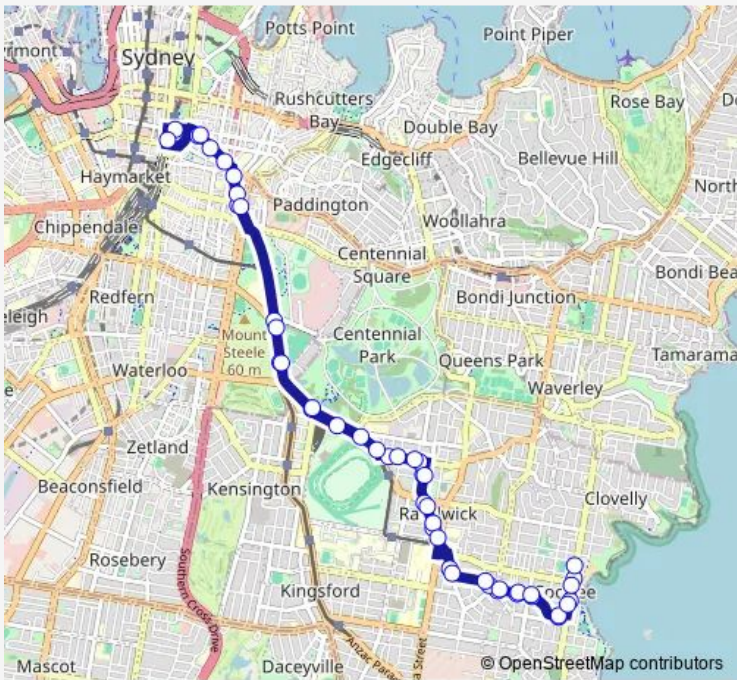

**Bus 373 Coogee to City Museum (Loop Service)**

[Go to website](#)

**Direction**  
 Arden St Opp Coogee Bay Rd — Arden St At Dolphin St  
 47 stops  
[Open route schedule](#)

- Arden St Opp Coogee Bay Rd
- Arden St At Carr St
- Havelock Av At Asher St
- Carr St At Berwick St
- Carr St At Byron St
- Baker Park, Carr St
- Dudley St At St Pauls St
- Perouse Rd At Soudan St
- Belmore Rd Opp Royal Randwick Shopping Centre
- Belmore Rd Before Alison Rd
- Cook St At Frances St
- Cowper St At Church St
- Cowper St Opp Mulwarree Av
- Australian Turf Club, Alison Rd
- Moore Park Busway After Alison Rd
- Moore Park Busway At Robertson Rd
- Moore Park Busway At Lang Rd
- Flinders St Before Albion St
- Taylor Square, Oxford St, Stand A
- Oxford St At Riley St
- Oxford St At Brisbane St

**Route schedule**  
 Arden St Opp Coogee Bay Rd — Arden St At Dolphin St

Monday	03:31-02:31 <sup>+1</sup>
Tuesday	03:31-02:31 <sup>+1</sup>
Wednesday	03:31-02:31 <sup>+1</sup>
Thursday	03:31-02:31 <sup>+1</sup>
Friday	03:31-02:31 <sup>+1</sup>
Saturday	03:01-02:31 <sup>+1</sup>
Sunday	03:01-02:31 <sup>+1</sup>

**Route info**  
 Direction: Arden St Opp Coogee Bay Rd  
 Stops: 47  
 Trip Duration: 0 hour 53 min

373 — Coogee to City Museum (Loop Service) **BusMaps**

Museum Station, Liverpool St, Stand G

Museum Station, Downing Centre, Stand A

## Direction

Arden St Opp Coogee Bay Rd — Arden St At Dolphin St

49 stops

[Open route schedule](#)

Arden St Opp Coogee Bay Rd

Arden St At Carr St

Havelock Av At Asher St

Carr St At Berwick St