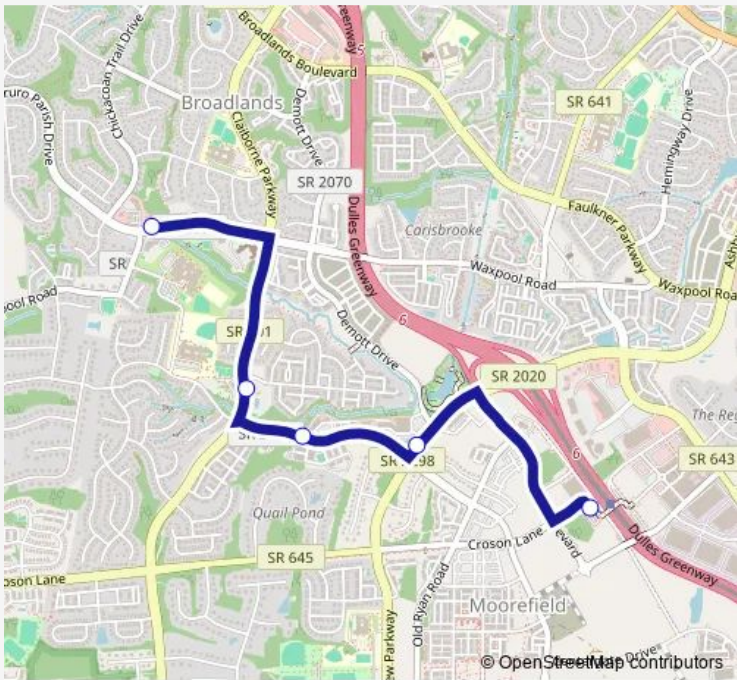

Bus 373 Broadlands

[Go to website](#)

Direction
 Ashburn Metro Station - South Kiss and Ride — Waxpool Road at Truro Parish Drive
 5 stops
[Open route schedule](#)

- Ashburn Metro Station - South Kiss and Ride
- Mooreview Parkway at Southern Walk Plaza
- Wynridge Drive at Southern Walk Plaza (west)
- Claiborne Parkway at Village Drive
- Waxpool Road at Truro Parish Drive

Route schedule
 Ashburn Metro Station - South Kiss and Ride — Waxpool Road at Truro Parish Drive

Monday	04:56-22:53
Tuesday	04:56-22:53
Wednesday	04:56-22:53
Thursday	04:56-22:53
Friday	04:56-22:53
Saturday	—
Sunday	—

Route info
 Direction: Ashburn Metro Station - South Kiss and Ride
 Stops: 5
 Trip Duration: 0 hour 6 min

Direction

Waxpool Road at Truro Parish Drive — Ashburn Metro Station - South Kiss and Ride

7 stops

Ashburn Metro Station - South Kiss and Ride

Route schedule

Waxpool Road at Truro Parish Drive — Ashburn Metro Station - South Kiss and Ride

Monday 04:44-22:28

Tuesday 04:44-22:28

Wednesday 04:44-22:28

Thursday 04:44-22:28