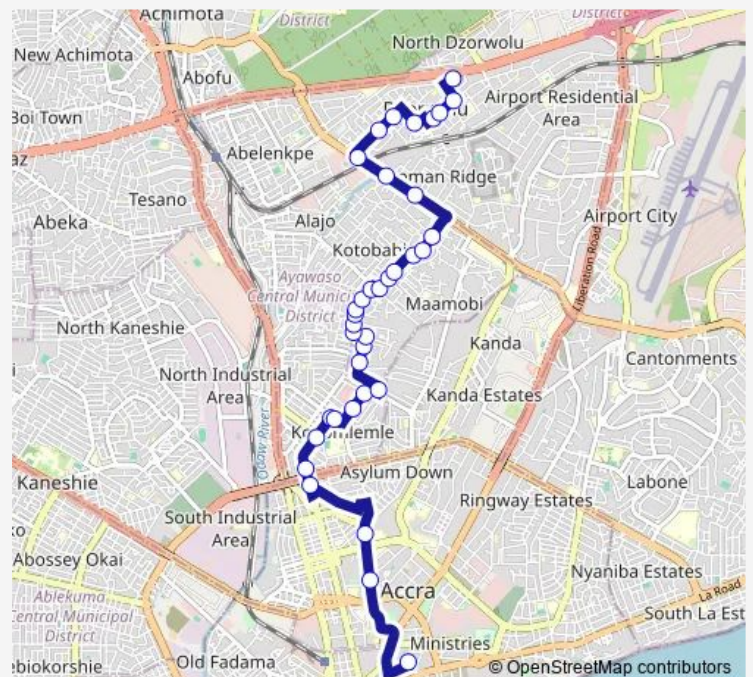

Thursday 06:00

Friday 06:00

Saturday 06:00

Sunday 06:00

Route info

Direction: Accra New Tema Station

Stops: 36

Trip Duration: 2 hour 0 min

373 — Dzorwulu ↔ Accra New Tema Station

Vulcanizer

Abavana

Club 1000

Top Class

Pig Farm

Roman Ridge

Ebony

Dzorwulu Junction

Fidelity

Junction

Bayere Junction

Last Chance

Special Ice

Presby

Dzorwolu

Direction

Dzorwolu — Accra New Tema Station

45 stops

[Open route schedule](#)

Dzorwolu

Special Ice

Last Chance

Vulcanizer