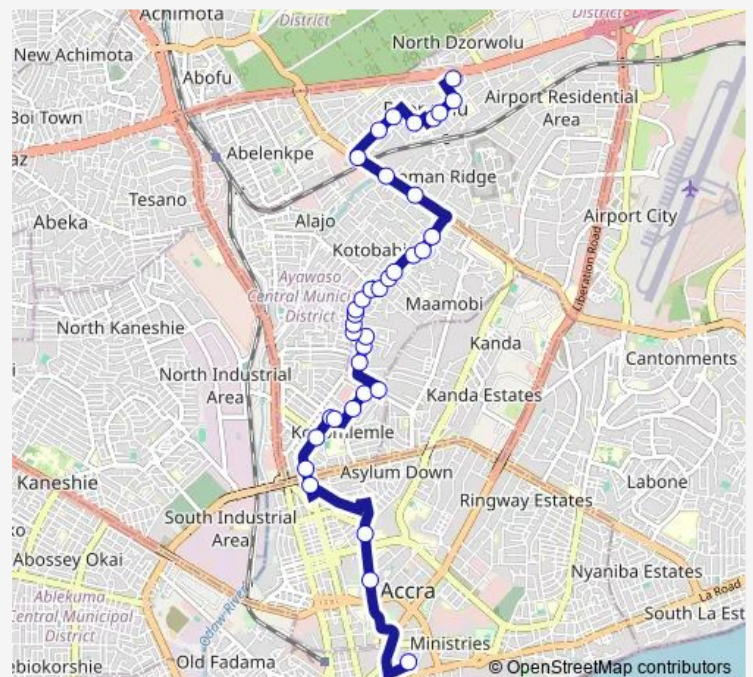

Thursday 06:00

Friday 06:00

Saturday 06:00

Sunday 06:00

Route info

Direction: Accra New Tema Station

Stops: 36

Trip Duration: 2 hour 0 min

373 — Dzorwulu ↔ Accra New Tema Station

Vulcanizer

Abavana

Club 1000

Top Class

Pig Farm

Roman Ridge

Ebony

Dzorwulu Junction

Fidelity

Junction

Bayere Junction

Last Chance

Special Ice

Presby

Dzorwolu

Direction

Dzorwolu — Accra New Tema Station

45 stops

[Open route schedule](#)

Dzorwolu

Special Ice

Last Chance

Vulcanizer