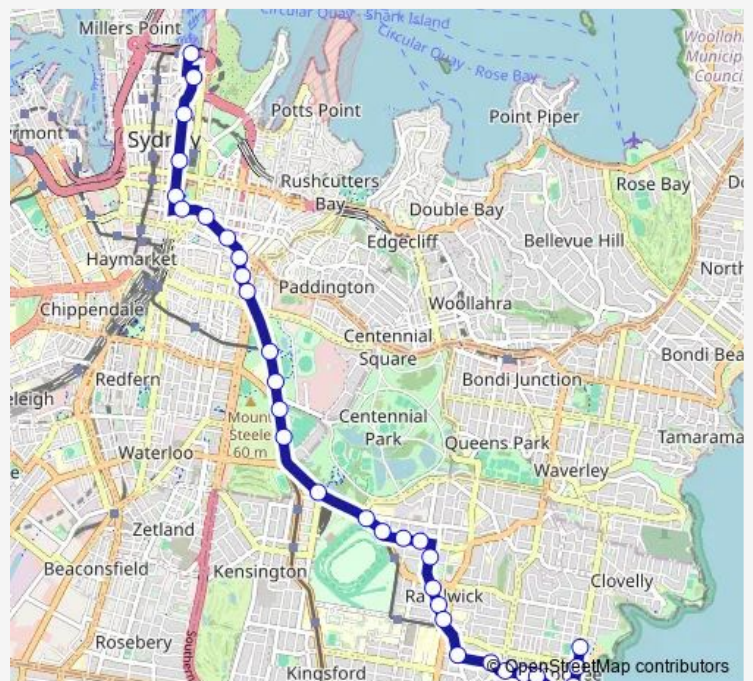

Anzac Pde Before Cleveland St

Sydney Girls High School, Anzac Pde

Flinders St Before Albion St

Taylor Square, Oxford St, Stand A

Route schedule

Arden St Opp Coogee Bay Rd — Museum Of Sydney, Phillip St

| | |
|-----------|---------------------------|
| Monday | 03:53-02:53 ⁺¹ |
| Tuesday | 03:53-02:53 ⁺¹ |
| Wednesday | 03:53-02:53 ⁺¹ |
| Thursday | 03:53-02:53 ⁺¹ |
| Friday | 03:53-02:53 ⁺¹ |
| Saturday | 03:15-02:52 ⁺¹ |
| Sunday | 03:15-02:53 ⁺¹ |

Route info

Direction: Arden St Opp Coogee Bay Rd

Stops: 25

Trip Duration: 0 hour 37 min

Oxford St At Riley St

Oxford St At Brisbane St

Museum Station, Elizabeth St, Stand D

Martin Place Station, Elizabeth St, Stand C

Museum Of Sydney, Phillip St

Direction

Circular Quay, Alfred St, Stand A — Arden St Before Dolphin St

33 stops

[Open route schedule](#)

Circular Quay, Alfred St, Stand A

Phillip St Opp Museum Of Sydney

Martin Place Station, Elizabeth St, Stand F

Route info

Direction: Circular Quay, Alfred St, Stand A

Stops: 33

Trip Duration: 0 hour 34 min

Perouse Rd At St Paul St

St Pauls St At Dudley St

Carr St Opp Baker Park

Carr St At Byron St