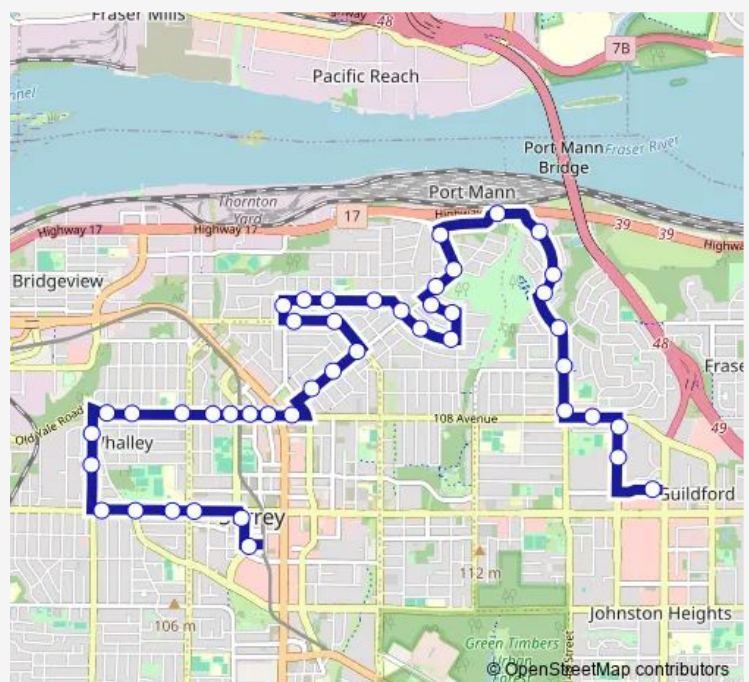

Westbound 108 Ave @ 13600 Block

Westbound 108 Ave @ King George Blvd

Gateway Station @ Bay 2

Westbound 108 Ave @ 133 St

Westbound 108 Ave @ 132 St

Westbound 108 Ave @ 130 St

Westbound 108 Ave @ 12800 Block

Southbound 128 St @ 107a Ave

Southbound 128 St @ 106 Ave

Eastbound 104 Ave @ 128 St

### Route schedule

Northbound 143a St @ Gladstone Dr — Surrey Central Station @ Bay 6

Monday 07:56-14:46

Tuesday 07:56-14:46

Wednesday 07:56-14:46

Thursday 07:56-14:46

Friday 07:56-14:46

Saturday —

### Route info

Direction: Northbound 143a St @ Gladstone Dr

Stops: 26

Trip Duration: 0 hour 29 min

■ 373 — Guildford/Surrey Central Station

Eastbound 104 Ave @ Old Yale Rd

Eastbound 104 Ave @ 13000 Block

Eastbound 104 Ave @ 132 St