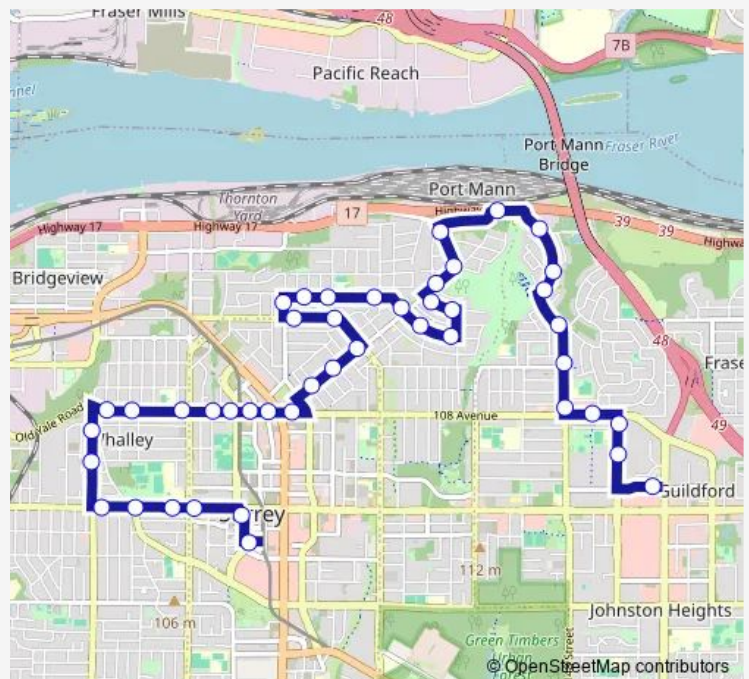

Eastbound 108 Ave @ 130 St

Eastbound 108 Ave @ 132 St

Eastbound 108 Ave @ 133 St

Gateway Station @ Bay 3

Eastbound 108 Ave @ King George Blvd

Eastbound Grosvenor Rd @ Hilton Rd

Eastbound Grosvenor Rd @ Berg Rd

Eastbound Grosvenor Rd @ Brentwood Cres

Westbound Hansen Rd @ Grosvenor Rd

Westbound 112 Ave @ 138 St

Eastbound 113 Ave @ 136 St

Route schedule

Surrey Central Station @ Bay 4 — Guildford Exchange @ Bay 4

Monday 05:25-20:20

Tuesday 05:25-20:20

Wednesday 05:25-20:20

Thursday 05:25-20:20

Friday 05:25-22:34

Saturday 08:30-23:30

Sunday 08:30-21:40

Route info

Direction: Surrey Central Station @ Bay 4

Stops: 45

Trip Duration: 0 hour 42 min

■ 373 — Guildford/Surrey Central Station

Eastbound 113 Ave @ 138 St

Eastbound 113 Ave @ 140 St

Eastbound Kindersley Dr @ Grosvenor Rd

Eastbound Kindersley Dr @ Coventry Rd