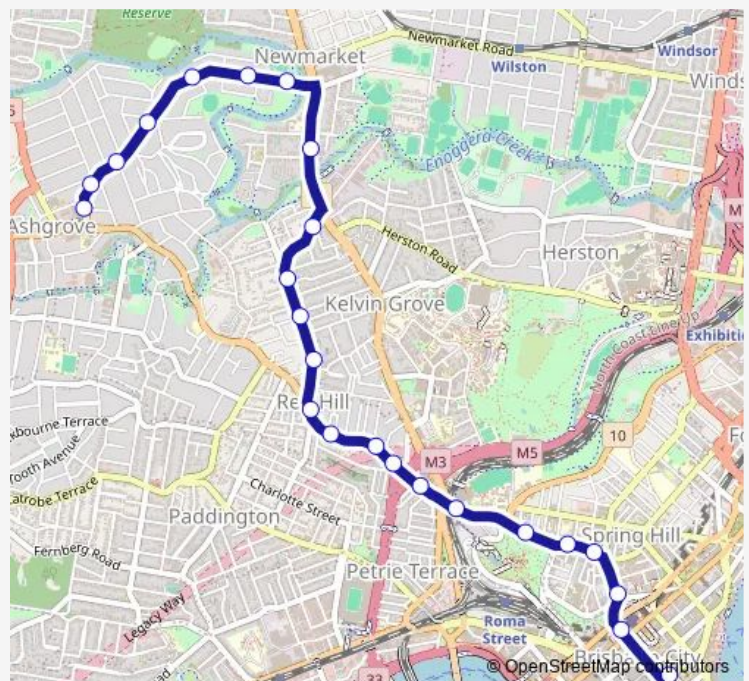

Wednesday 08:41-17:14

Thursday 08:41-17:14

Friday 08:41-17:14

Saturday —

Sunday —

Route info

Direction: Elizabeth Street Stop 87 near Edward St

Stops: 26

Trip Duration: 0 hour 20 min

373 — Ashgrove - City via Ashgrove Avenue

Ashgrove Ave near Vaux St, stop 21

Ashgrove Ave near Raleigh Pde, stop 23

Ashgrove Ave near Gailey St, stop 24

Ashgrove Ave near Bott St, stop 25

Ashgrove Ave at Ashgrove Marketplace

Direction

Ashgrove Ave at Ashgrove Marketplace — Elizabeth Street Stop 87 near Edward St

24 stops

[Open route schedule](#)

Ashgrove Ave at Ashgrove Marketplace

Ashgrove Ave near Holmesbrook St, stop 26

Saturday —

Sunday —

Route info

Direction: Elizabeth Street Stop 87 near Edward St

Stops: 28

Trip Duration: 0 hour 29 min

Ashgrove Ave near Raleigh Pde, stop 23

Ashgrove Ave near Gailey St, stop 24