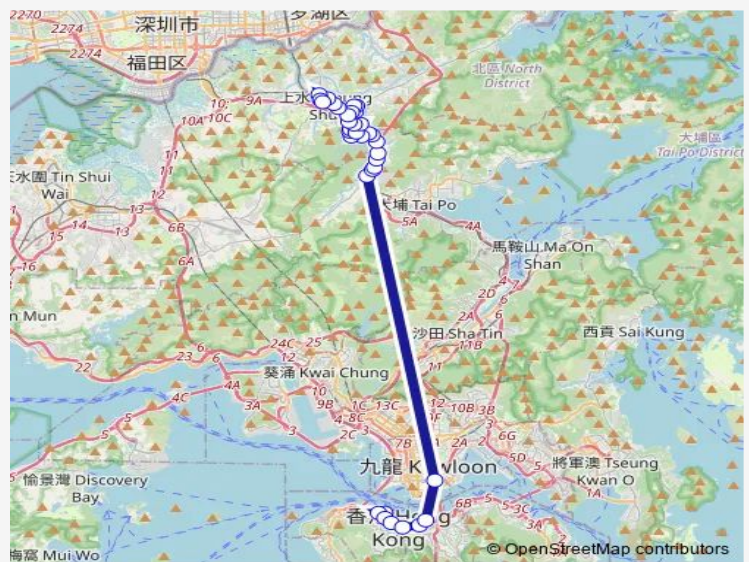

[Ctb] Fanling Lutheran Secondary School, Jockey Club Road[[Kmb] Fanling Lutheran Secondary School

[Ctb] PIK Fung Road, Jockey Club Road[[Kmb] PIK Fung Road

[Kmb] FAN Leng LAU Tsuen[[Lwb] FAN Leng LAU Tsuen

[Kmb] Alliance Primary School Sheung Shui

[Ctb] LOK WO Street, SHA TAU KOK Road[[Kmb] LOK WO Street Fanling[[Lwb] LOK WO Street

[Kmb] Fanling Fire Station[[Lwb] Fanling Fire Station

[Kmb] Fanling Station BBI - Cheung WAH Estate[[Lwb] Fanling Station BBI - Cheung WAH Estate

[Kmb] Fanling Centre[[Lwb] Fanling Centre

[Ctb] Tong Hang, Jockey Club Road[[Kmb] Tong Hang[[Lwb] Tong Hang

[Kmb] WO Hing Road Fanling

[Kmb] HO KA Yuen

[Kmb] KAU Lung Hang

[Kmb] NAM WAH Po

Route schedule

[Kmb+Ctb] Sheung Shui BBI - Sheung Shui Terminus/
Sheung Shui[[Kmb] Sheung Shui BBI - Sheung Shui Terminus[[Lwb] Sheung Shui BBI - Sheung Shui Terminus — [Ctb] Hong Kong Station[[Kmb+Ctb] Central (Hong Kong Station) BUS Terminus/
Hong Kong Station[[Kmb] Central (Hong Kong Station) BUS Terminus

Monday	06:45-07:15
Tuesday	06:45-07:15
Wednesday	06:45-07:15
Thursday	06:45-07:15
Friday	06:45-07:15
Saturday	07:10
Sunday	—

Route info

Direction: [Kmb+Ctb] Sheung Shui BBI - Sheung Shui Terminus/
Sheung Shui[[Kmb] Sheung Shui BBI - Sheung Shui Terminus[[Lwb] Sheung Shui BBI - Sheung Shui Terminus

Stops: 30

Trip Duration: 1 hour 44 min

373 — Sheung Shui - Central (Hong Kong Station)