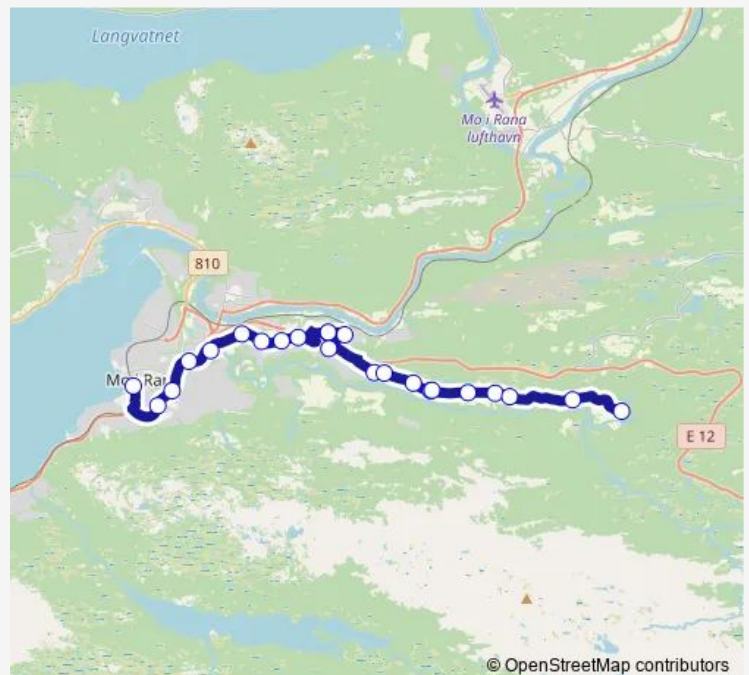

Route schedule

Fairbanksveien snuplass — Mo stasjon

Monday	10:00-14:15
Tuesday	10:00-14:15
Wednesday	10:00-14:15
Thursday	10:00-14:15
Friday	10:00-14:15
Saturday	—
Sunday	—

Route info

Direction: Fairbanksveien snuplass

Stops: 11

Trip Duration: 0 hour 15 min

© OpenStreetMap contributors

Direction

Gruben skole — Fagerli

16 stops

[Open route schedule](#)

Gruben skole