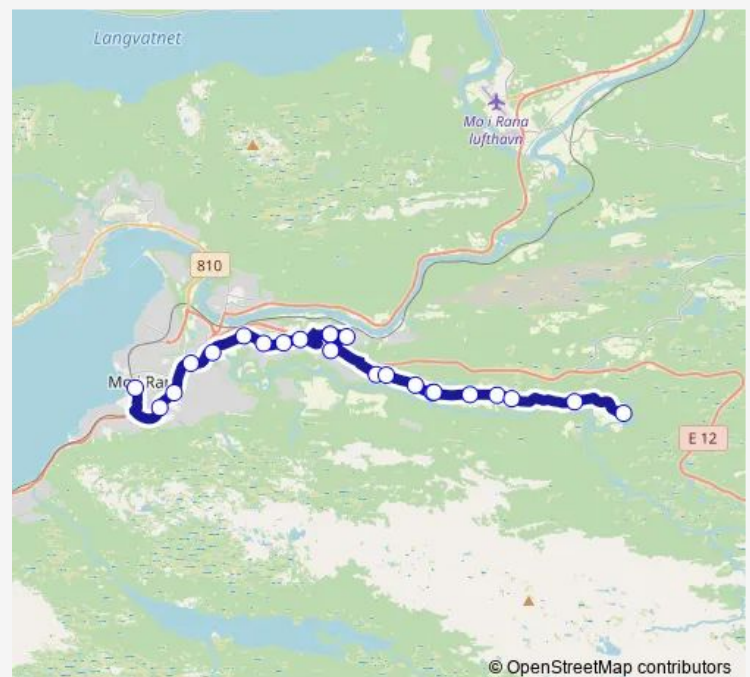

Route schedule

Fairbanksveien snuplass — Mo stasjon

Monday	10:00-14:15
Tuesday	10:00-14:15
Wednesday	10:00-14:15
Thursday	10:00-14:15
Friday	10:00-14:15
Saturday	—
Sunday	—

Route info

Direction: Fairbanksveien snuplass

Stops: 11

Trip Duration: 0 hour 15 min

© OpenStreetMap contributors

Direction

Gruben skole — Fagerli

16 stops

[Open route schedule](#)

Gruben skole