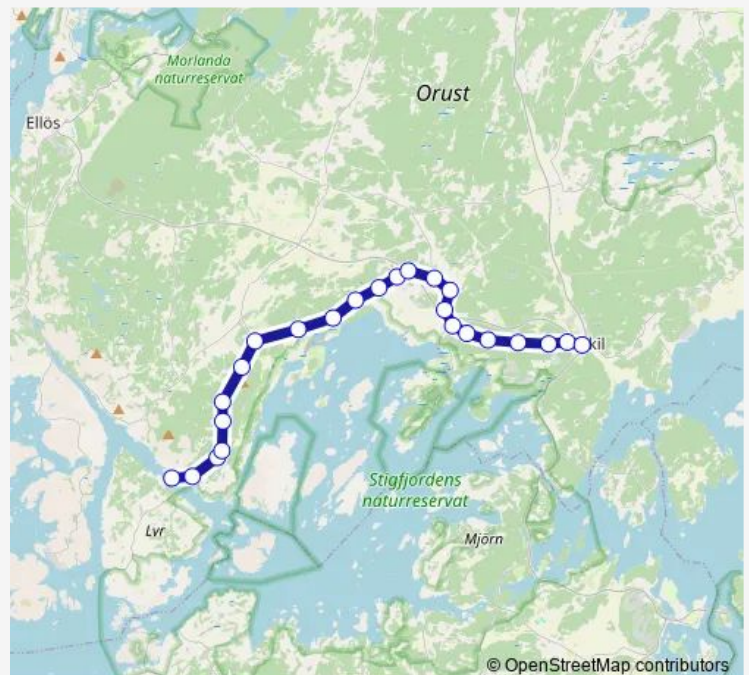

Thursday 06:50-17:30

Friday 06:50-17:30

Saturday —

Sunday —

Route info

Direction: Lyresten

Stops: 24

Trip Duration: 0 hour 30 min

■ 373

BusMaps

Jöråsvägen

Tingshuset

Varekil busstation

Direction

Varekil busstation — Lyresten

24 stops