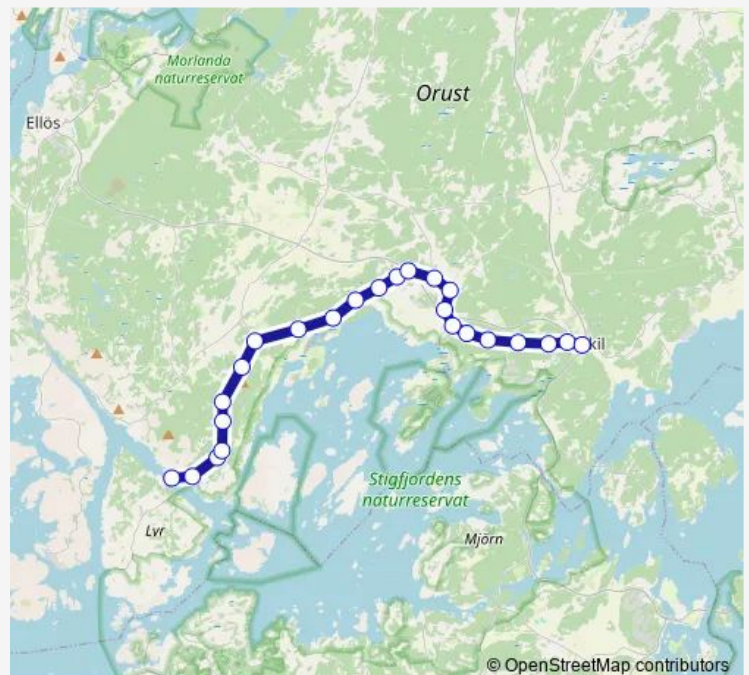

Thursday 06:50-17:30

Friday 06:50-17:30

Saturday —

Sunday —

Route info

Direction: Lyresten

Stops: 24

Trip Duration: 0 hour 30 min

■ 373

BusMaps

Jöråsvägen

Tingshuset

Varekil busstation

Direction

Varekil busstation — Lyresten

24 stops