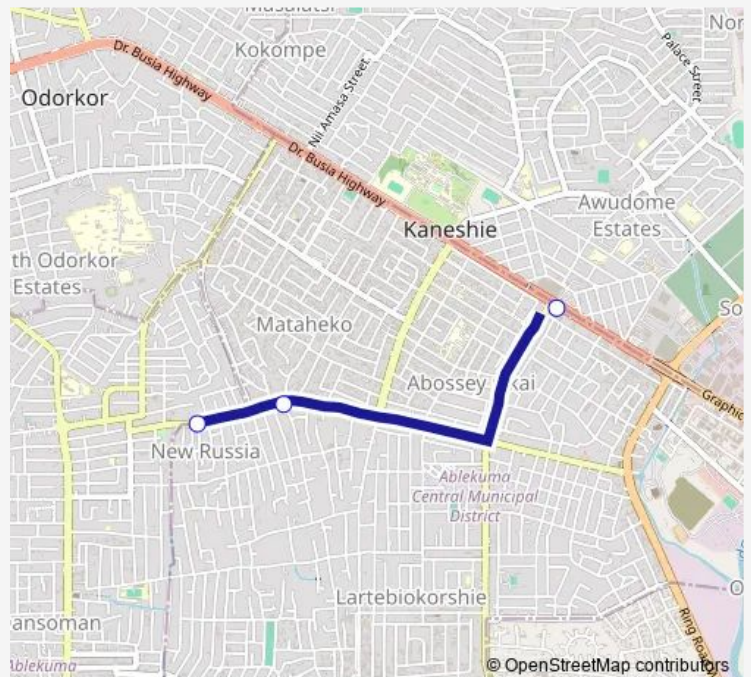

## Bus 295A Kaneshie Mkt Cmplx to New Russia

[Go to website](#)

### Direction

Terminal Kaneshie Mkt Cmplx — Terminal New Russia

3 stops

[Open route schedule](#)

Terminal Kaneshie Mkt Cmplx

Paa Willie

Terminal New Russia

### Route schedule

Terminal Kaneshie Mkt Cmplx — Terminal New Russia

Monday	09:00
Tuesday	09:00
Wednesday	09:00
Thursday	09:00
Friday	09:00
Saturday	09:00
Sunday	09:00

### Route info

Direction: Terminal Kaneshie Mkt Cmplx

Stops: 3

Trip Duration: 0 hour 14 min

■ 295A — Kaneshie Mkt Cmplx to New Russia

295A Bus time schedules and route maps are available in an offline PDF at [busmaps.com](https://busmaps.com). Use the [busmaps.com](https://busmaps.com) website to see live bus times, train schedule or subway schedule, and step-by-step directions for all public transit in Accra