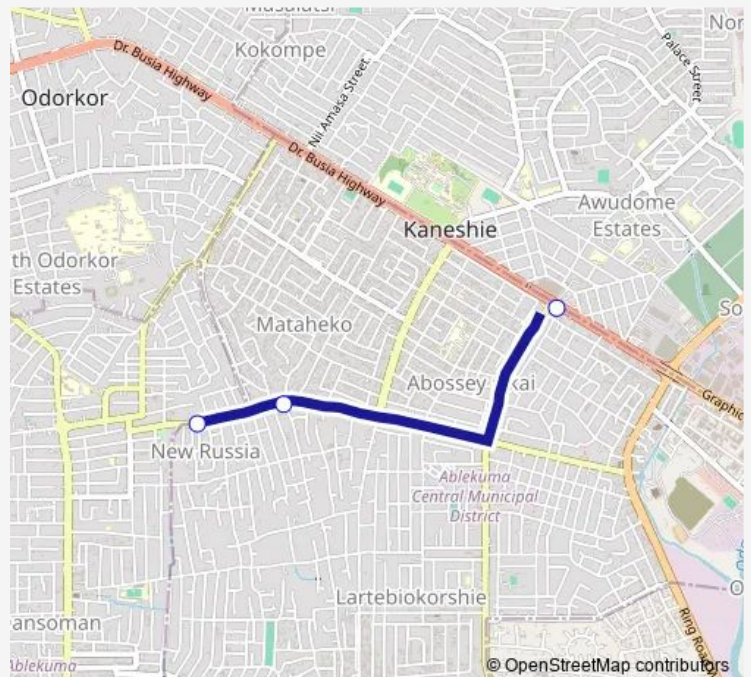

Bus 295a Kaneshie Mkt Cmplx to New Russia

[Go to website](#)

Direction

Terminal Kaneshie Mkt Cmplx — Terminal New Russia

3 stops

[Open route schedule](#)

Terminal Kaneshie Mkt Cmplx

Paa Willie

Terminal New Russia

Route schedule

Terminal Kaneshie Mkt Cmplx — Terminal New Russia

Monday	09:00
Tuesday	09:00
Wednesday	09:00
Thursday	09:00
Friday	09:00
Saturday	09:00
Sunday	09:00

Route info

Direction: Terminal Kaneshie Mkt Cmplx

Stops: 3

Trip Duration: 0 hour 14 min

■ 295a — Kaneshie Mkt Cmplx to New Russia

295a Bus time schedules and route maps are available in an offline PDF at busmaps.com. Use the busmaps.com website to see live bus times, train schedule or subway schedule, and step-by-step directions for all public transit in Accra