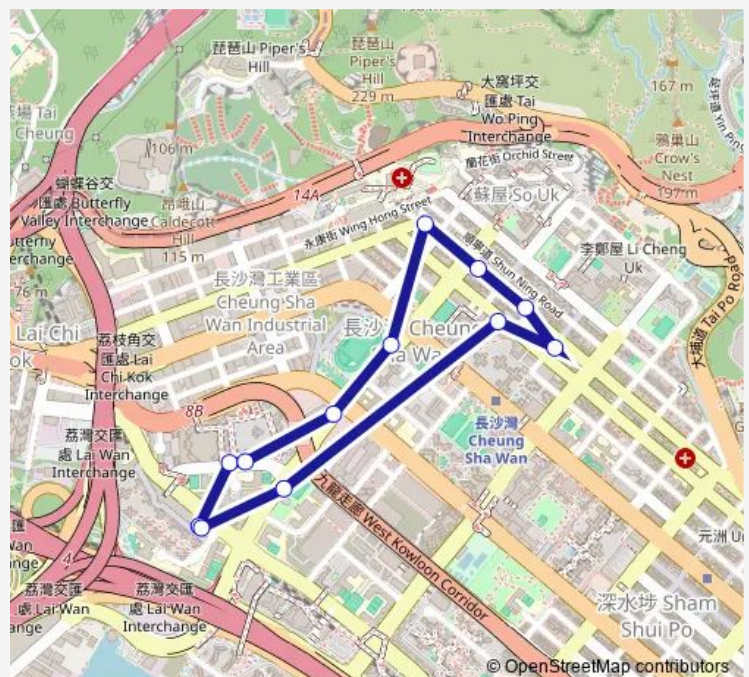

UN CHAU STREET, OUTSIDE UN CHAU SHOPPING CENTRE

HING WAH STREET WEST PLAYGROUND

HOI LAI ESTATE

### Route schedule

HOI LAI ESTATE — HOI LAI ESTATE

Monday	06:30-17:00
Tuesday	06:30-17:00
Wednesday	06:30-17:00
Thursday	06:30-17:00
Friday	06:30-17:00
Saturday	06:30-17:00
Sunday	06:30-17:00

### Route info

Direction: HOI LAI ESTATE

Stops: 12

Trip Duration: 0 hour 18 min

44S — HOI LAI Estate - Castle Peak Road (Circular) (Supplementary Service Route)

44S Bus time schedules and route maps are available in an offline PDF at [busmaps.com](https://busmaps.com). Use the [busmaps.com](https://busmaps.com) website to see live bus times, train schedule or subway schedule, and step-by-step directions for all public transit in Sham Shui Po