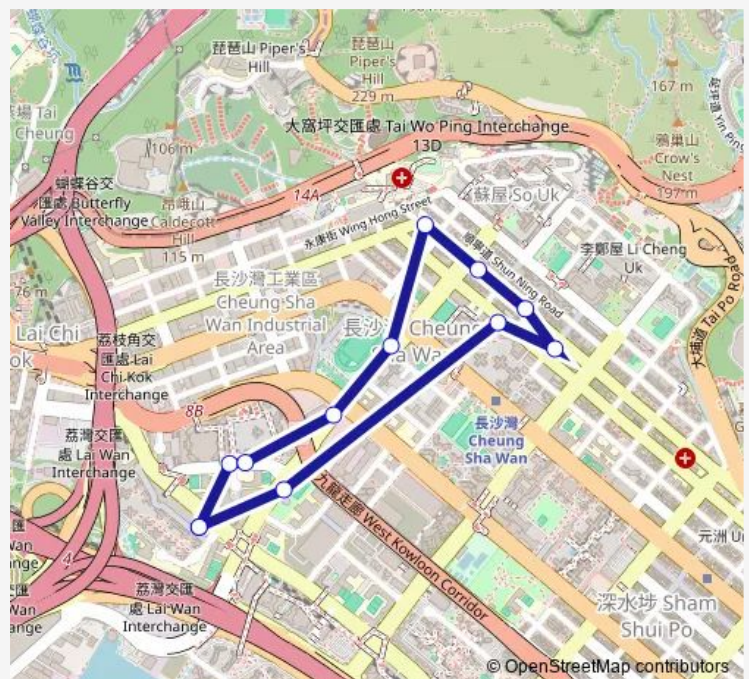

UN Chau Street, Outside UN Chau Shopping Centre

Hing WAH Street West Playground

HOI LAI Estate

### Route schedule

HOI LAI Estate — HOI LAI Estate

Monday	06:30-17:00
Tuesday	06:30-17:00
Wednesday	06:30-17:00
Thursday	06:30-17:00
Friday	06:30-17:00
Saturday	06:30-17:00
Sunday	06:30-17:00

### Route info

Direction: HOI LAI Estate

Stops: 12

Trip Duration: 0 hour 18 min

■ 44s — HOI LAI Estate - Castle Peak Road (Circular) (Supplementary Service Route)

44s Bus time schedules and route maps are available in an offline PDF at [busmaps.com](https://busmaps.com). Use the [busmaps.com](https://busmaps.com) website to see live bus times, train schedule or subway schedule, and step-by-step directions for all public transit in Sham Shui Po