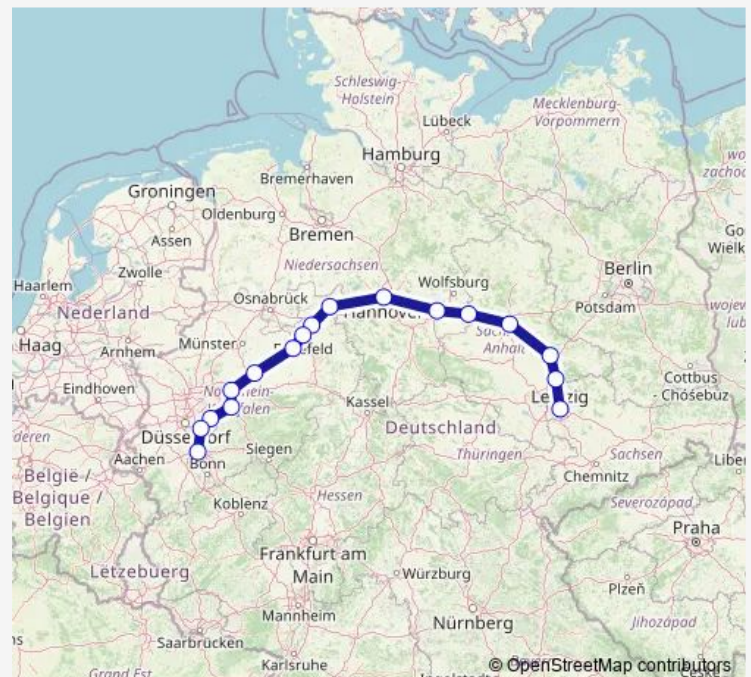

Rail IC 2042

[Go to website](#)

Direction

Leipzig Hbf — Köln Hbf

17 stops

[Open route schedule](#)

- Leipzig Hbf
- Bitterfeld
- Dessau Hbf
- Magdeburg Hbf
- Helmstedt
- Braunschweig Hbf
- Hannover Hbf
- Minden(Westf)
- Herford
- Bielefeld Hbf
- Gütersloh Hbf
- Hamm(Westf)
- Dortmund Hbf
- Hagen Hbf
- Wuppertal Hbf
- Solingen Hbf
- Köln Hbf

Route schedule

Leipzig Hbf — Köln Hbf

Monday	04:39
Tuesday	06:01-04:39
Wednesday	06:01
Thursday	06:01
Friday	06:01
Saturday	06:01
Sunday	07:40

Route info

Direction: Leipzig Hbf

Stops: 17

Trip Duration: 6 hour 7 min

■ IC 2042

Direction

Leipzig Hbf — Köln Hbf

15 stops

[Open route schedule](#)

Leipzig Hbf

Halle(Saale)Hbf

Köthen

Hamm(Westf)

Dortmund Hbf

Hagen Hbf

Wuppertal Hbf

Solingen Hbf

Köln Hbf

Route schedule

Leipzig Hbf — Köln Hbf