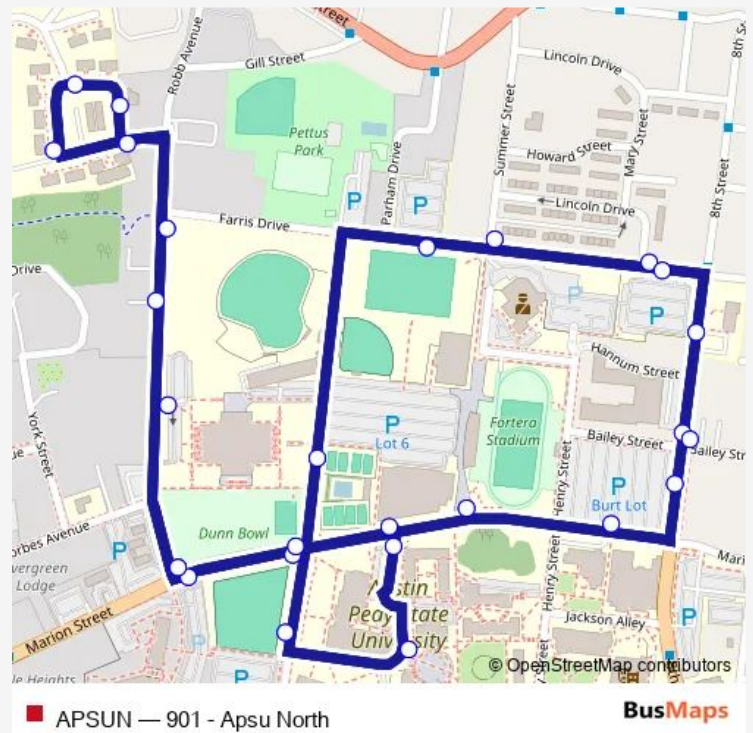

Bus APSUN 901 - Apsu North

[Go to website](#)

Direction
 Marion St and Robb Ave — Marion St and Robb Ave
 27 stops
[Open route schedule](#)

- Marion St and Robb Ave
- Peay Pickup Robb Ave at Dunn Center
- Peay Pickup Robb Ave and Farris Dr
- Peay Pickup Polk St and Parking lot
- Peay Pickup Polk St and Emerald Hill Dr
- Peay Pickup Polk St and Patrick St
- Peay Pickup Patrick St and Polk St
- Peay Pickup 720 Robb Ave
- Peay Pickup Marion St and Robb Ave
- Peay Pickup Marion St and Drane St
- Peay Pickup Drane St and Govs Lane
- Peay Pickup Govs Lane and Subway
- Peay Pickup Govs Ct. and Marion St across from Foy
- Peay Pickup Marion St and Foy Center
- Peay Pickup Drane St and Tennis courts
- Peay Pickup Farris Dr across from Parham Parking I
- Farris Dr & Summer St
- Farris Dr and Ernest Shelton Dr
- Peay Pickup Farris Dr and 8th St at Parking lot En
- Peay Pickup 8th St across from Sexton Building
- Peay Pickup 8th St and Bailey St

Route schedule
 Marion St and Robb Ave — Marion St and Robb Ave

Monday	07:00
Tuesday	07:00
Wednesday	07:00
Thursday	07:00
Friday	07:00
Saturday	—
Sunday	—

Route info
 Direction: Marion St and Robb Ave
 Stops: 27
 Trip Duration: 0 hour 12 min

■ APSUN — 901 - Apsu North

Eight St and Bailey St

Eight St and Marion St

Peay Pickup Marion St and Smoking Shack

Peay Pickup Marion St and Cross Walk Fortera Stadi

Peay Pickup Marion St and Drane St

Marion St and Robb Ave

The schedule is provided in the local timezone. Times with "(+1)" indicate departures on the next day.

PDF file created on 2025-01-16

2024 BusMaps.com - All Rights Reserved