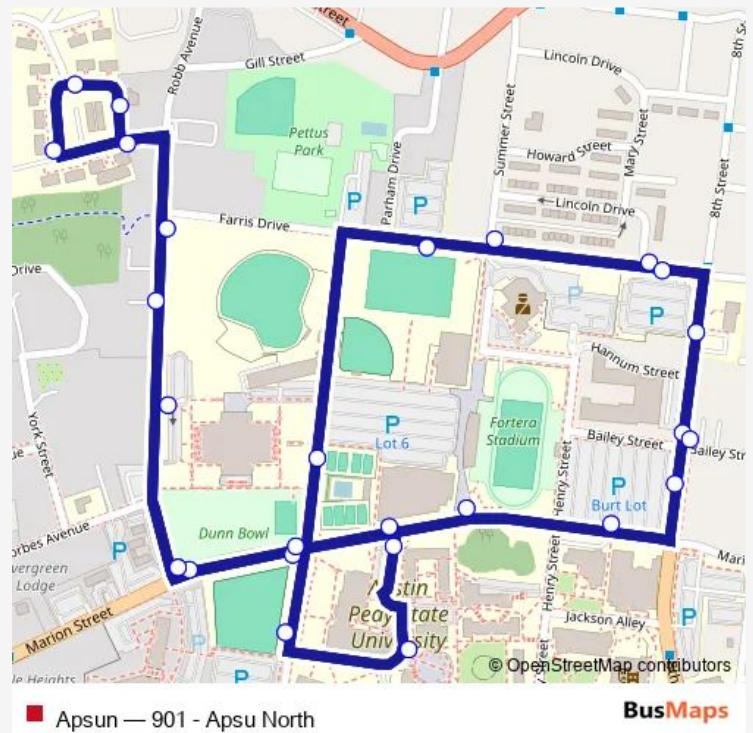

Bus Apsun 901 - Apsu North

[Go to website](#)

Direction
 Marion St and Robb Ave — Marion St and Robb Ave
 27 stops
[Open route schedule](#)

- Marion St and Robb Ave
- Peay Pickup Robb Ave at Dunn Center
- Peay Pickup Robb Ave and Farris Dr
- Peay Pickup Polk St and Parking lot
- Peay Pickup Polk St and Emerald Hill Dr
- Peay Pickup Polk St and Patrick St
- Peay Pickup Patrick St and Polk St
- Peay Pickup 720 Robb Ave
- Peay Pickup Castle Heights and Marion St
- Peay Pickup Marion St and Drane St
- Peay Pickup Drane St and Govs Lane
- Peay Pickup Govs Lane and Subway
- Peay Pickup Govs Ct. and Marion St across from Foy
- Peay Pickup Marion St and Foy Center
- Peay Pickup Drane St and Tennis courts
- Peay Pickup Farris Dr across from Parham Parking I
- Farris Dr & Summer St
- Farris Dr and Ernest Shelton Dr
- Peay Pickup Farris Dr and 8th St at Parking lot En
- Peay Pickup 8th St across from Sexton Building
- Peay Pickup 8th St and Bailey St

Route schedule
 Marion St and Robb Ave — Marion St and Robb Ave

Monday	07:00
Tuesday	07:00
Wednesday	07:00
Thursday	07:00
Friday	07:00
Saturday	—
Sunday	—

Route info
 Direction: Marion St and Robb Ave
 Stops: 27
 Trip Duration: 0 hour 12 min

Eight St and Bailey St

Eight St and Marion St

Peay Pickup Marion St and Smoking Shack

Peay Pickup Marion St and Cross Walk Fortera Stadi

Peay Pickup Marion St and Drane St

Marion St and Robb Ave

Apsun Bus time schedules and route maps are available in an offline PDF at busmaps.com. Use the busmaps.com website to see live bus times, train schedule or subway schedule, and step-by-step directions for all public transit in Clarksville

The schedule is provided in the local timezone. Times with "(+1)" indicate departures on the next day.

PDF file created on 2025-02-26

2024 BusMaps.com - All Rights Reserved