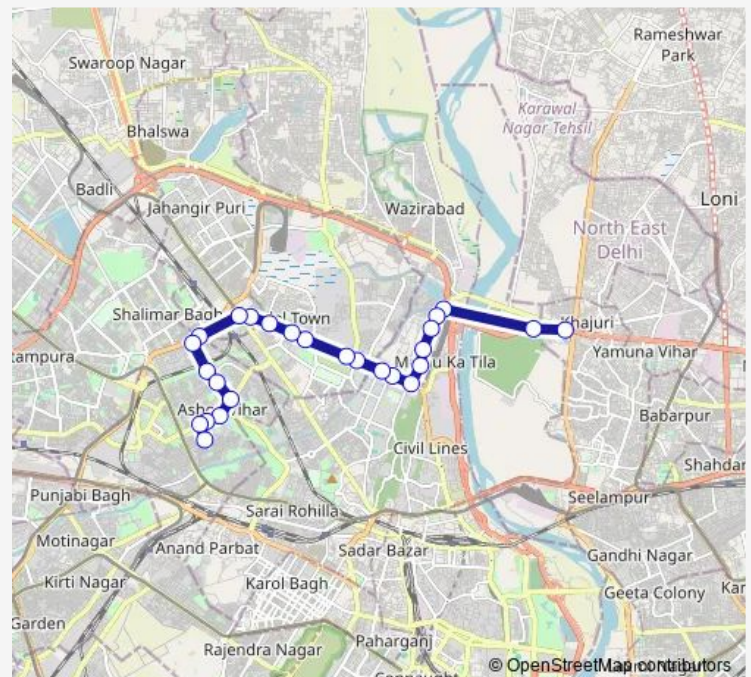

Bus 235adown

[Go to website](#)

Direction

Khajuri — Wazir Pur JJ Colony

26 stops

[Open route schedule](#)

- Khajuri
- Gurudwara Nanak Sar Crossing (Signature Bridge)
- Nehru Vihar Xing
- Police Station Timarpur
- Balak Ram Hospital
- Timarpur
- Banarsi Daas Estate Timarpur
- Mall Road
- Vishwa Vidyalaya Metro Station
- INS Hostel
- GTB Nagar
- New Police Lines
- Alpana Cinema (Model Town Mtr Stn)
- Model Town li
- Model Town lii
- Azadpur Metro station
- Azad Pur Terminal
- Shalimar Bagh (Ring Road)
- Wazir Pur Industrial Area/ Ashok Vihar Crossing
- Ashok Vihar B Block
- Deep Market Ashok Vihar

Route schedule

Khajuri — Wazir Pur JJ Colony

Monday	07:13-20:07
Tuesday	07:13-20:07
Wednesday	07:13-20:07
Thursday	07:13-20:07
Friday	07:13-20:07
Saturday	07:13-20:07
Sunday	07:13-20:07

Route info

Direction: Khajuri

Stops: 26

Trip Duration: 0 hour 52 min

■ 235adown

KD Block Ashok Vihar

Ashok Vihar Water Tank

IA Block Ashok Vihar

Ashok Vihar I Block

Wazir Pur JJ Colony