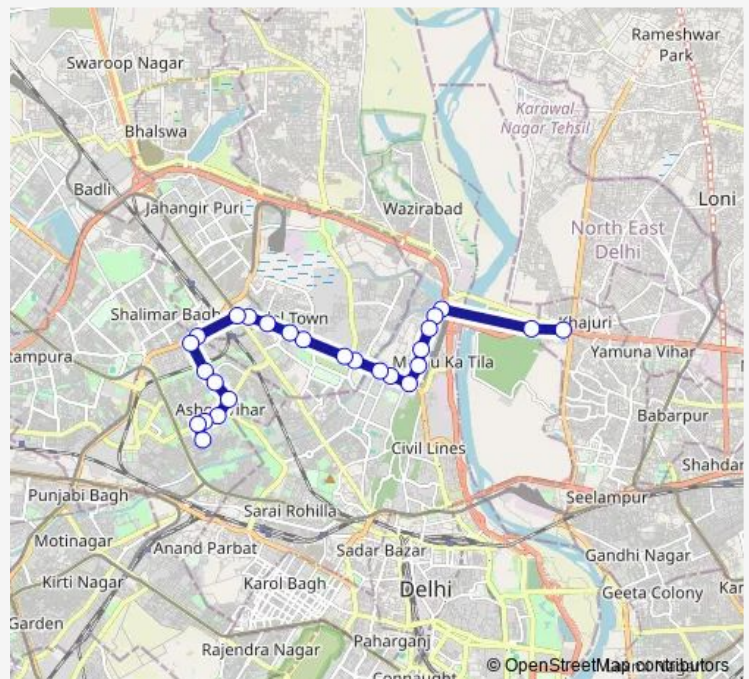

Bus 235adown

[Go to website](#)

Direction

Khajuri — Wazir Pur JJ Colony

26 stops

[Open route schedule](#)

- Khajuri
- Gurudwara Nanak Sar Crossing (Signature Bridge)
- Nehru Vihar Xing
- Police Station Timarpur
- Balak Ram Hospital
- Timarpur
- Banarsi Daas Estate Timarpur
- Mall Road
- Vishwa Vidyalaya Metro Station
- INS Hostel
- GTB Nagar
- New Police Lines
- Alpana Cinema (Model Town Mtr Stn)
- Model Town li
- Model Town lii
- Azadpur Metro station
- Azad Pur Terminal
- Shalimar Bagh (Ring Road)
- Wazir Pur Industrial Area/ Ashok Vihar Crossing
- Ashok Vihar B Block
- Deep Market Ashok Vihar

Route schedule

Khajuri — Wazir Pur JJ Colony

Monday	07:13-20:07
Tuesday	07:13-20:07
Wednesday	07:13-20:07
Thursday	07:13-20:07
Friday	07:13-20:07
Saturday	07:13-20:07
Sunday	07:13-20:07

Route info

Direction: Khajuri

Stops: 26

Trip Duration: 0 hour 52 min

■ 235adown

KD Block Ashok Vihar

Ashok Vihar Water Tank

IA Block Ashok Vihar

Ashok Vihar I Block

Wazir Pur JJ Colony