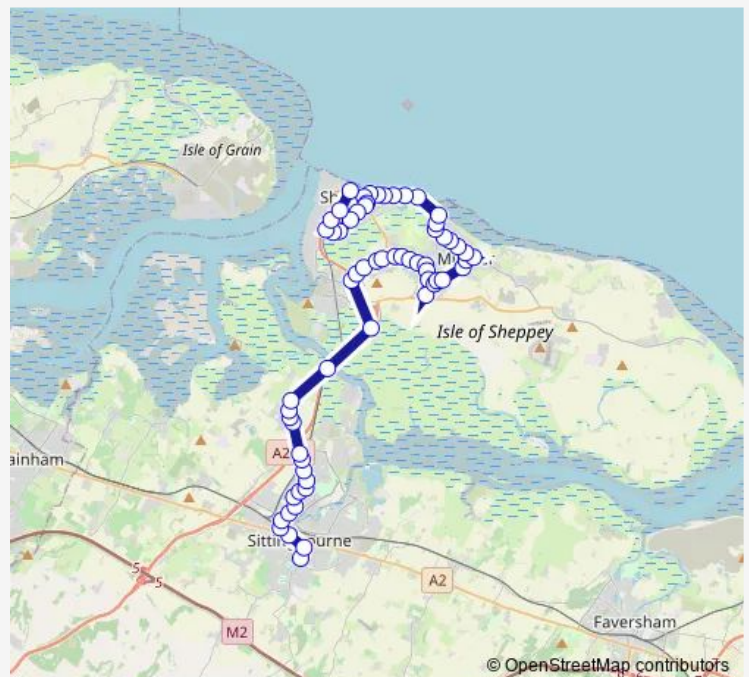

Bus 370F Sheerness - Minster - Sittingbourne

[Go to website](#)

Direction

Memorial Hospital — Railway Station

63 stops

[Open route schedule](#)

- Memorial Hospital
- Borden Grammar School
- Ufton Lane
- Hawthorn Road
- Springfield Road
- Beechwood Avenue
- The Three Hats
- Sprotshill Close
- Court Road
- Trinity Road
- Toy Town Estate
- Milton Creek
- Kemsley Railway Station
- Post Office
- Kingfisher Close
- Helen Thompson Close
- School Lane
- Sanderling Way
- Railway Station
- Stray Marsh Farm
- Queenborough Corner

Route schedule

Memorial Hospital — Railway Station

Monday	15:17
Tuesday	15:17
Wednesday	15:17
Thursday	15:17
Friday	15:17
Saturday	—
Sunday	—

Route info

Direction: Memorial Hospital

Stops: 63

Trip Duration: 1 hour 1 min

Scrapsgate Road

Barton Hill Drive

Sanspareil Avenue

Yarrow Drive

Bellflower Avenue

Nettle Way

Mistletoe Drive

Heron Drive

Sunday —

Route info

Direction: Dorset Road

Stops: 55

Trip Duration: 1 hour 4 min

Harps Avenue

Heron Drive

Mistletoe Drive