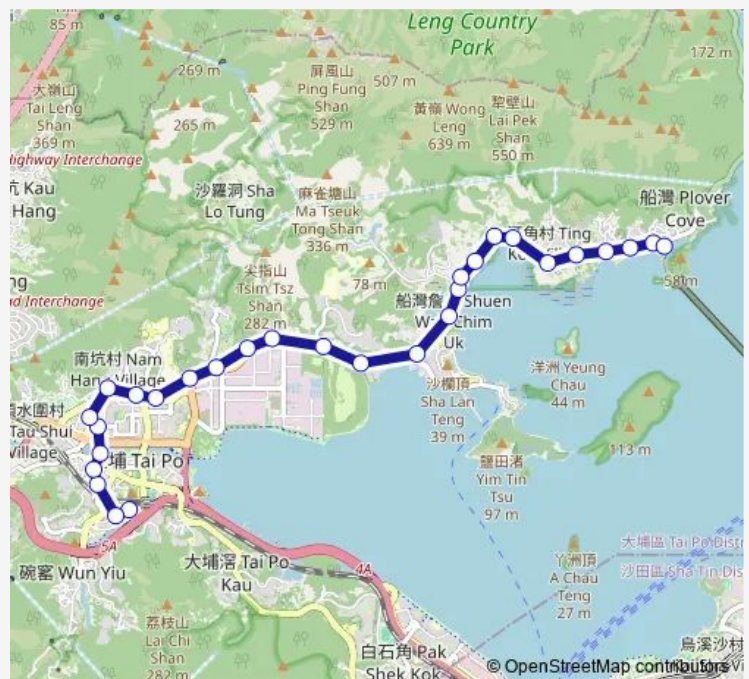

Ting KOK Road, Chim Uk

Ting KOK Road, Near Tung TSZ Road

Route schedule

TAI PO Market Station Minibus Terminus — TAI MEI TUK Public Transport Interchange

Monday	05:00-00:59 ⁺¹
Tuesday	05:00-00:59 ⁺¹
Wednesday	05:00-00:59 ⁺¹
Thursday	05:00-00:59 ⁺¹
Friday	05:00-00:59 ⁺¹
Saturday	05:00-00:59 ⁺¹
Sunday	05:00-00:59 ⁺¹

Route info

Direction: TAI PO Market Station Minibus Terminus

Stops: 29

Trip Duration: 0 hour 23 min

20c — TAI PO Market Station - TAI MEI Tuk

Ting KOK Road, SAN TAU Kok

Ting KOK Road, PO SUM Pa

Ting KOK Road, LAI PEK Shan

Friday 07:00-19:48

Saturday 09:00-18:54

Sunday 09:00-18:54

Route info

Direction: TAI MEI TUK Public Transport Interchange

Stops: 19

Trip Duration: 0 hour 17 min

Direction