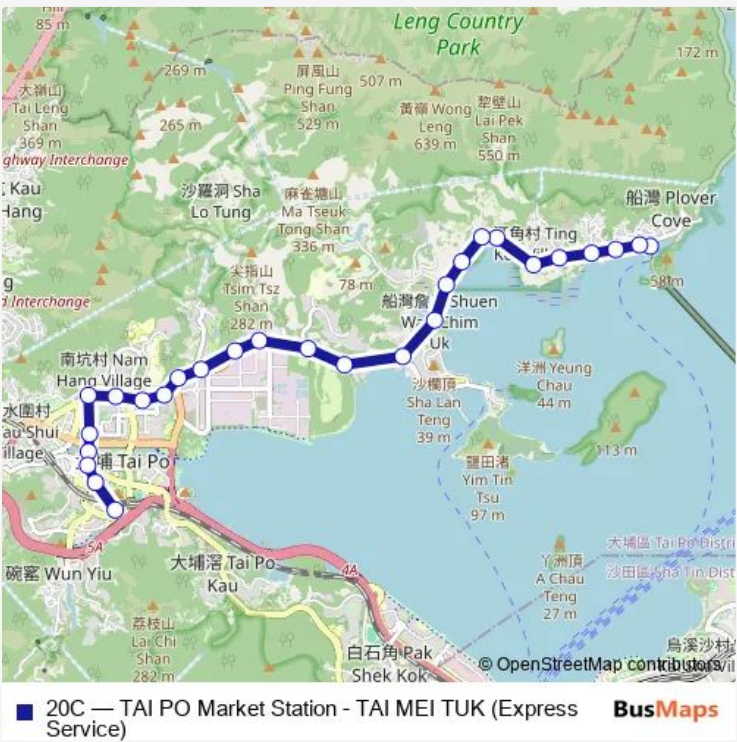

Bus 20C TAI PO Market Station - TAI MEI TUK (Express Service)

[Go to website](#)

Direction
 TAI PO Market Station Minibus Terminus — TAI MEI TUK PUBLIC TRANSPORT INTERCHANGE
 20 stops
[Open route schedule](#)

Route info
 Direction: TAI PO Market Station Minibus Terminus
 Stops: 20
 Trip Duration: 0 hour 15 min

DirectionTAI MEI TUK PUBLIC TRANSPORT INTERCHANGE —
TAI PO Market Station Minibus Terminus

19 stops

Direction: TAI PO Market Station Minibus Terminus

Stops: 29

Trip Duration: 0 hour 21 min

TING KOK ROAD, TING KOK

TING KOK ROAD, SHAN LIU

TING KOK ROAD, LO TSZ TIN

TING KOK ROAD, LUNG MEI VILLAGE

TING KOK ROAD, LUNG MEI

TAI MEI TUK PUBLIC TRANSPORT INTERCHANGE

20C Bus time schedules and route maps are available in an offline PDF at busmaps.com. Use the busmaps.com website to see live bus times, train schedule or subway schedule, and step-by-step directions for all public transit in Tai Po